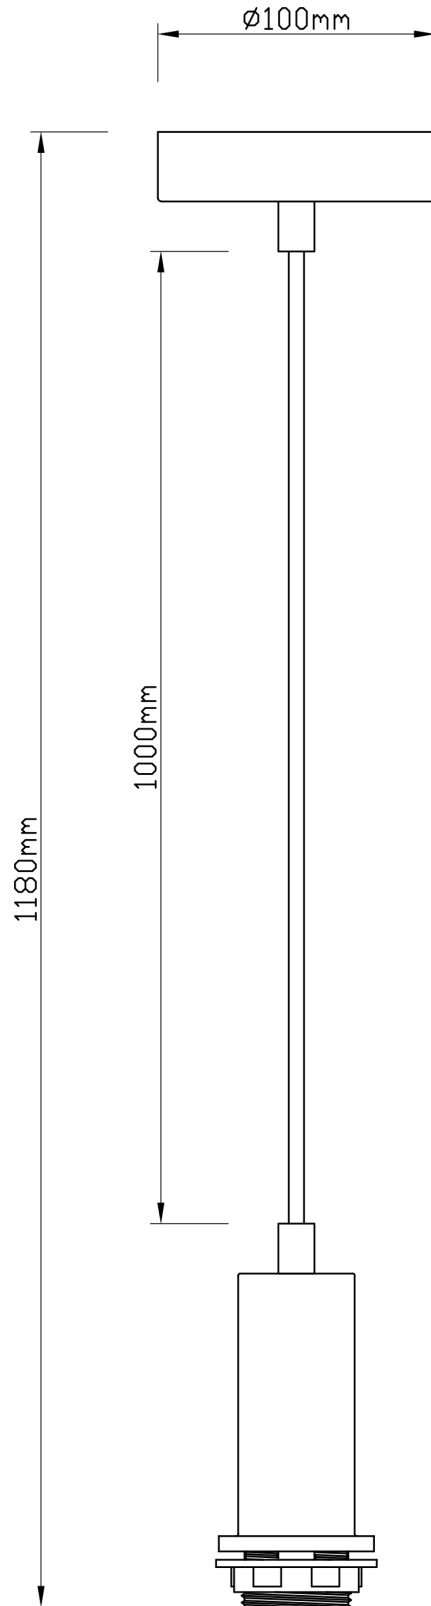

## LIGHT SOURCE DATA

- 60W Max E27 ES (required)
- Lamp direction - Indirect
- Lamp shape - Standard
- Dimmable
- Energy class: Not applicable

## DIMENSION DATA

- Height 180 - 1165mm
- Diameter 200mm
  
- Weight 1.03kg

---

## SPECIFICATION

- Manufacturer warranty for 2 years from date of purchase
- Clear green glass with satin brass plate detail
- IP20
- No
- Class I - Single Insulated, Earthed
- 240V
- Assembly required? No
- UKCA Marking, Energy Efficient, Energy Saving

## CONTACT

[www.firstchoicelighting.co.uk](http://www.firstchoicelighting.co.uk)

[info@firstchoicelighting.co.uk](mailto:info@firstchoicelighting.co.uk)

Betchley - Green Ribbed Glass Globe Satin Brass Deco Pendant Fitting