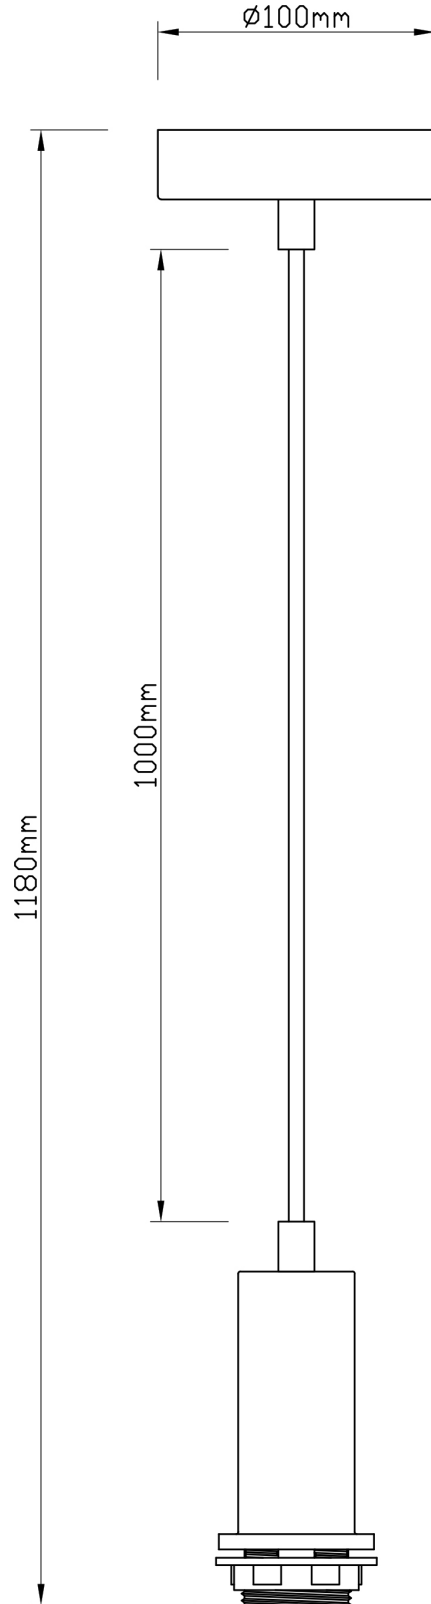

Betchley - Clear Ribbed Glass Globe Satin Nickel Deco Pendant Fitting

LIGHT SOURCE DATA

- 60W Max E27 ES (required)
- Lamp direction - Indirect
- Lamp shape - Standard
- Dimmable
- Energy class: Not applicable

DIMENSION DATA

- Height 180 - 1165mm
- Diameter 200mm

- Weight 0.62kg

SPECIFICATION

- Manufacturer warranty for 2 years from date of purchase
- Clear ribbed glass with satin nickel plate detail
- IP20
- No
- Class I - Single Insulated, Earthed
- 240V
- Assembly required? No
- UKCA Marking, Energy Efficient, Energy Saving

CERTIFICATION

CONTACT

www.firstchoicelighting.co.uk

info@firstchoicelighting.co.uk

Betchley - Clear Ribbed Glass Globe Satin Nickel Deco Pendant Fitting

CERTIFICATION

CONTACT

www.firstchoicelighting.co.uk