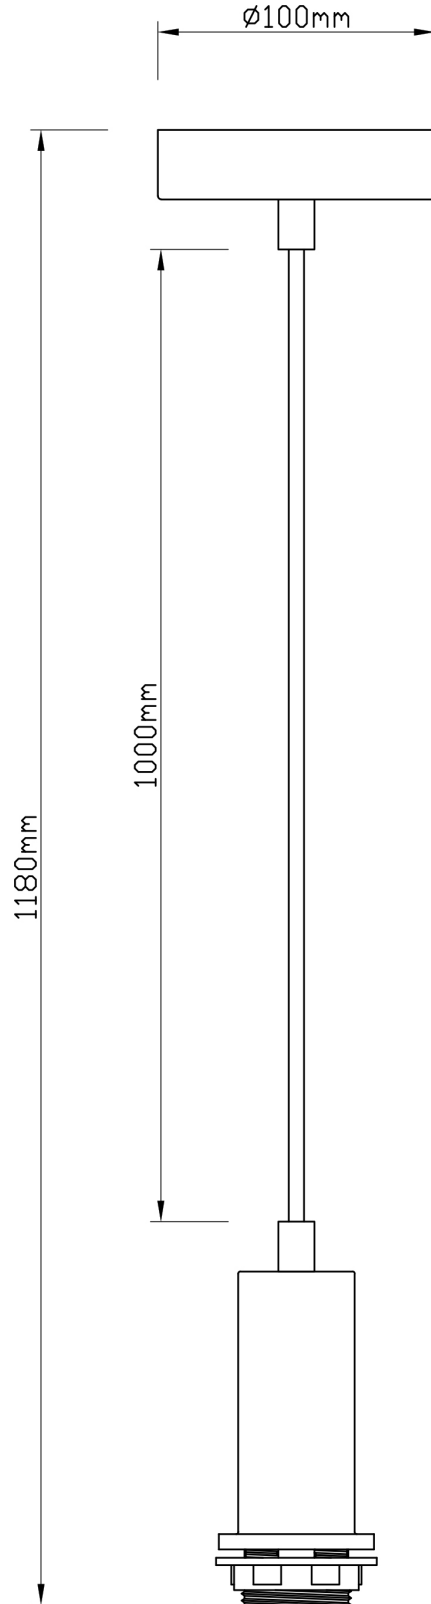

Betchley - White Ribbed Glass Globe Satin Nickel Deco Pendant Fitting

LIGHT SOURCE DATA

- 60W Max E27 ES (required)
- Lamp direction - Indirect
- Lamp shape - Standard
- Dimmable
- Energy class: Not applicable

DIMENSION DATA

- Height 180 - 1165mm
- Diameter 200mm

- Weight 1.03kg

SPECIFICATION

- Manufacturer warranty for 2 years from date of purchase
- White glass with satin nickel plate detail
- IP20
- No
- Class I - Single Insulated, Earthed
- 240V
- Assembly required? No
- UKCA Marking, Energy Efficient, Energy Saving

CERTIFICATION

CONTACT

www.firstchoicelighting.co.uk

info@firstchoicelighting.co.uk

Betchley - White Ribbed Glass Globe Satin Nickel Deco Pendant Fitting

CERTIFICATION

CONTACT

www.firstchoicelighting.co.uk