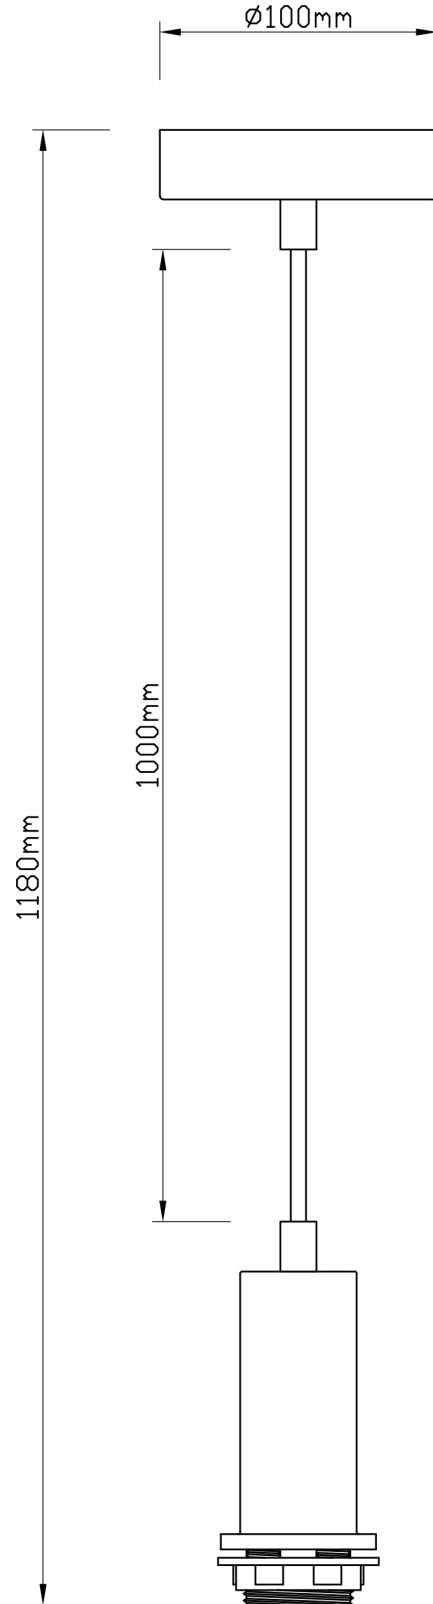

Set of 2 Betchley - White Ribbed Globe Satin Nickel Deco Pendants

LIGHT SOURCE DATA

- 2 x 60W Max E27 ES (required)
- Lamp direction - Indirect
- Lamp shape - Standard
- Dimmable
- Energy class: Not applicable

DIMENSION DATA

- Height 180 - 1165mm
- Diameter 200mm

- Weight 1.03kg

SPECIFICATION

- Manufacturer warranty for 2 years from date of purchase
- White glass with satin nickel plate detail
- IP20
- No
- Class I - Single Insulated, Earthed
- 240V
- Assembly required? No
- UKCA Marking, Energy Efficient, Energy Saving

CERTIFICATION

CONTACT

www.firstchoicelighting.co.uk

info@firstchoicelighting.co.uk

Set of 2 Betchley - White Ribbed Globe Satin Nickel Deco Pendants

CERTIFICATION

CONTACT

www.firstchoicelighting.co.uk