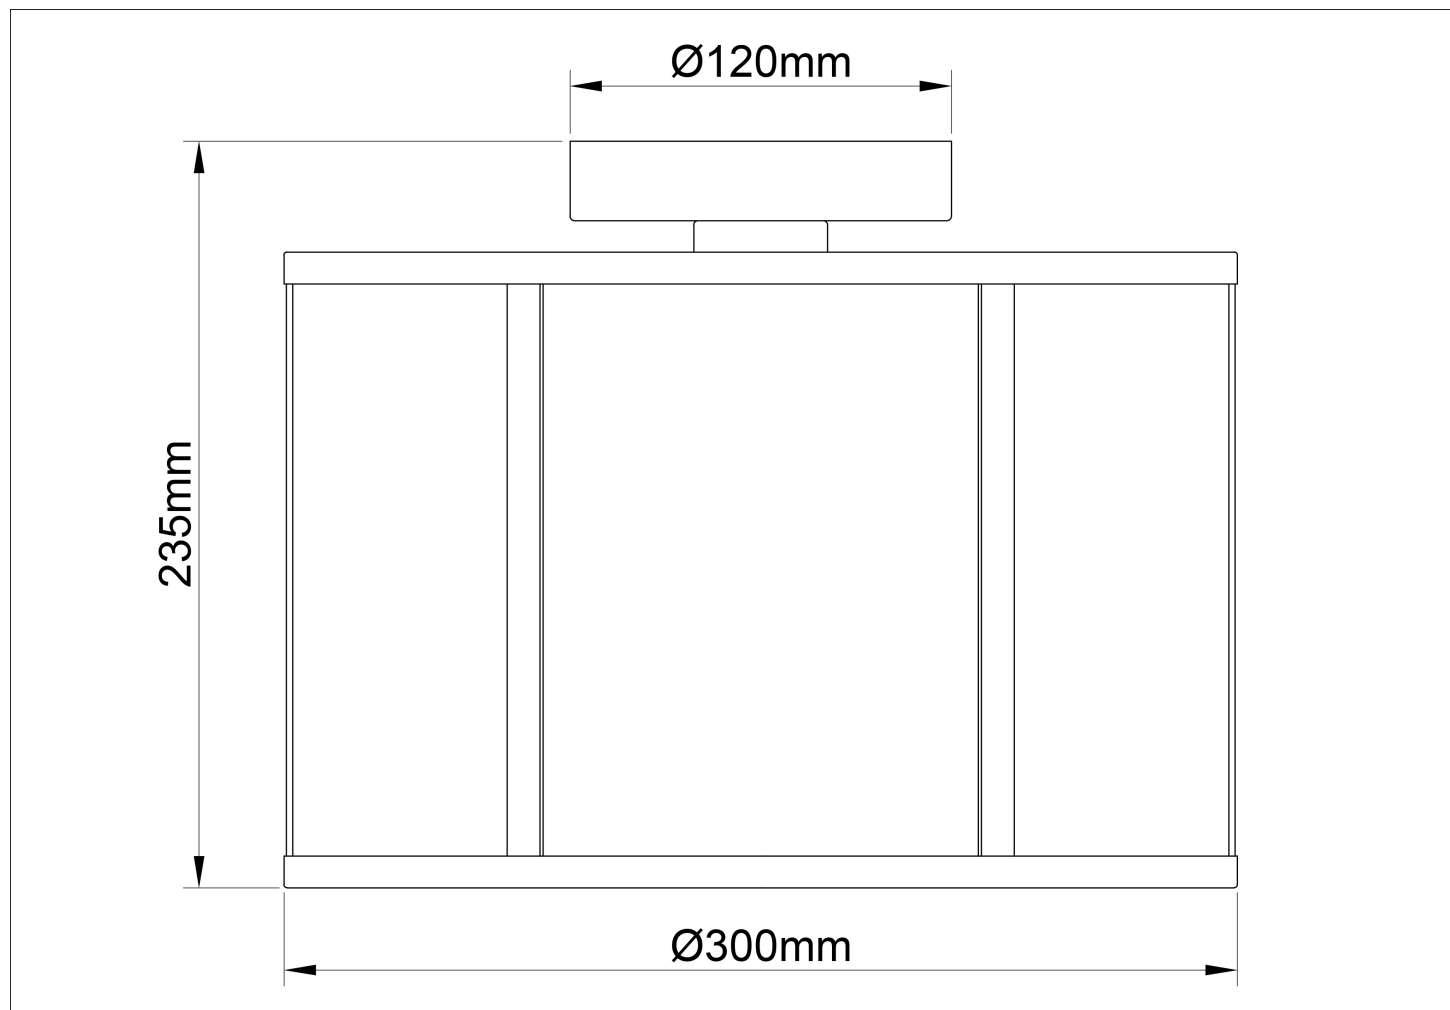

CERTIFICATION

CONTACT

www.firstchoicelighting.co.uk

info@firstchoicelighting.co.uk