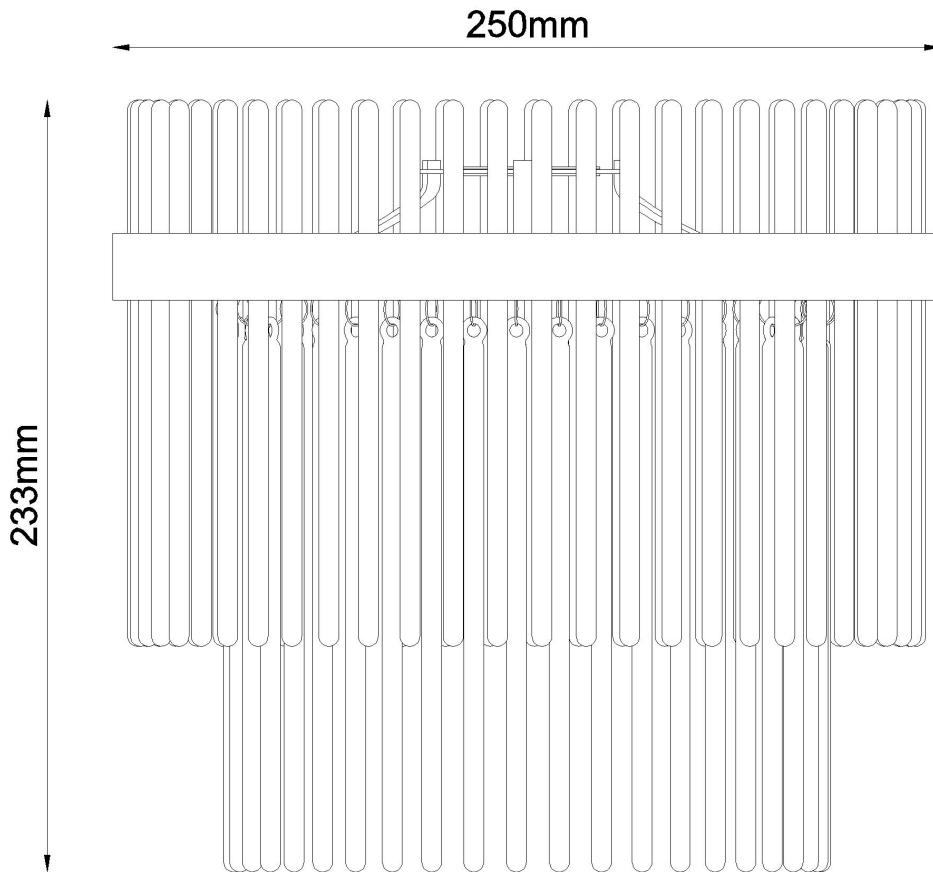

CERTIFICATION

CONTACT

www.firstchoicelighting.co.uk

info@firstchoicelighting.co.uk