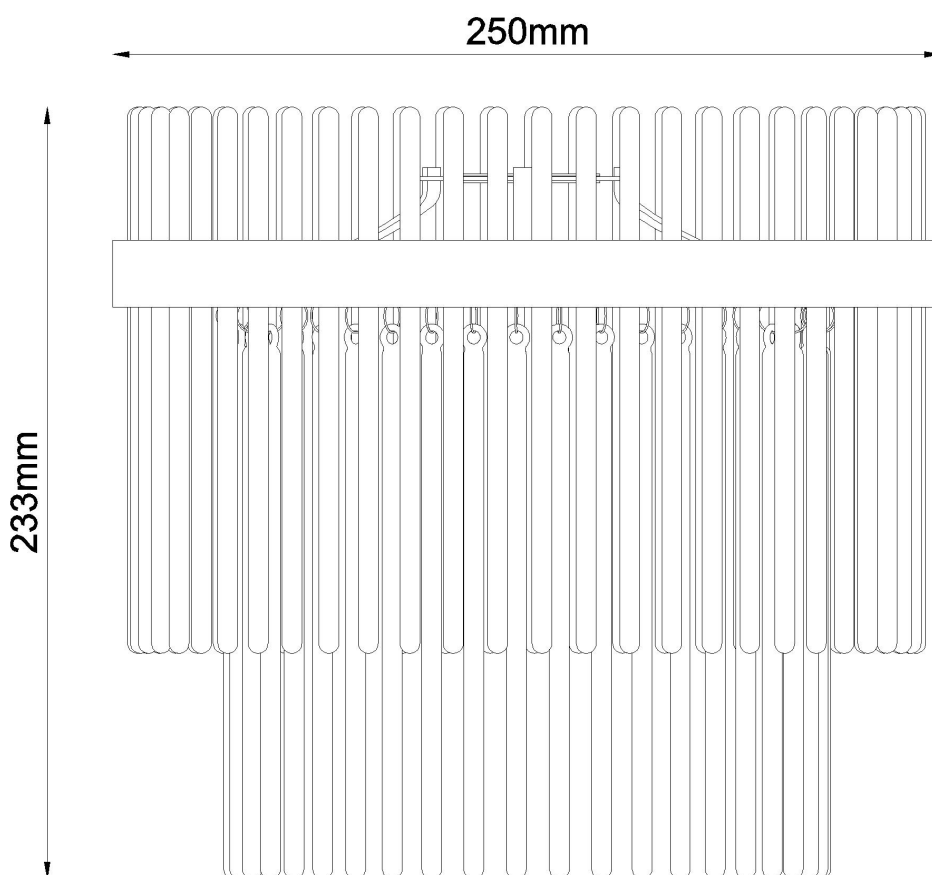

Set of 2 Georgia - Antique Brass with Glass Easy Fit Pendant Shades

LIGHT SOURCE DATA

- 2 x 60W Max B22 BC or E27 ES (required)
- Lamp direction - Indirect
- Lamp shape - Standard
- Dimmable
- Energy class: Not applicable

DIMENSION DATA

- Height 233mm
- Diameter 250mm

- Weight 1.39kg

SPECIFICATION

- Manufacturer warranty for 2 years from date of purchase
- Antique brass plate and clear rod glass
- IP20
- No
- 240V
- Assembly required? No
- UKCA Marking, Energy Efficient, Energy Saving

CERTIFICATION

CONTACT

www.firstchoicelighting.co.uk

info@firstchoicelighting.co.uk

FCL-30813X2

Set of 2 Georgia - Antique Brass with Glass Easy Fit Pendant Shades

CERTIFICATION

CONTACT