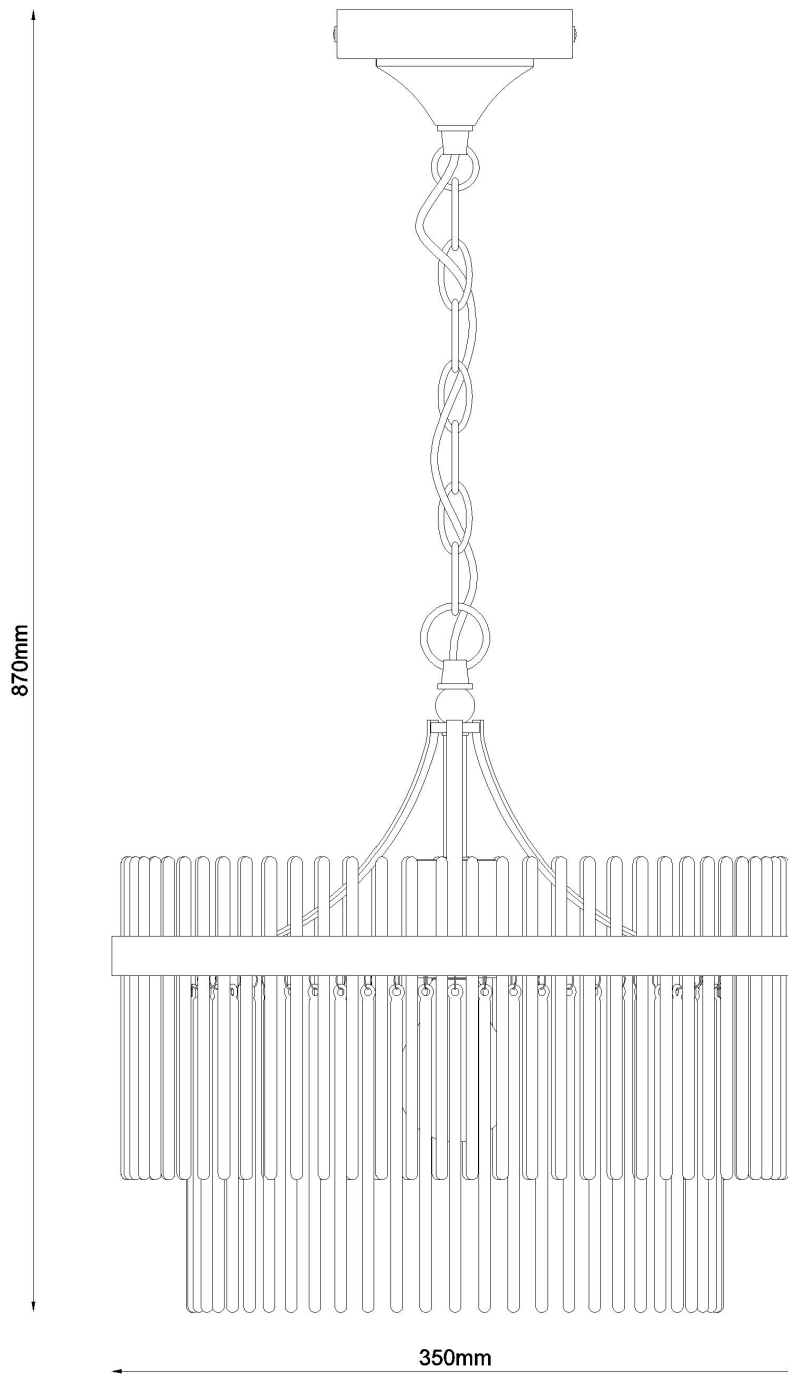

Set of 2 Georgia - Antique Brass with Glass Ceiling Pendant Lights

LIGHT SOURCE DATA

- 2 x 42W Max E14 SES (required)
- Lamp direction - Indirect
- Lamp shape - Conical/Candelabra/Candle
- Dimmable
- Energy class: Not applicable

DIMENSION DATA

- Height 230mm
- Diameter 350mm

- Weight 2.48kg

SPECIFICATION

- Manufacturer warranty for 2 years from date of purchase
- Antique brass plate and clear rod glass
- IP20
- No
- Class I - Single Insulated, Earthed
- 240V
- Assembly required? No
- UKCA Marking, Energy Efficient, Energy Saving

CERTIFICATION

CONTACT

www.firstchoicelighting.co.uk

info@firstchoicelighting.co.uk

FCL-30814X2

Set of 2 Georgia - Antique Brass with Glass Ceiling Pendant Lights

CERTIFICATION

CONTACT