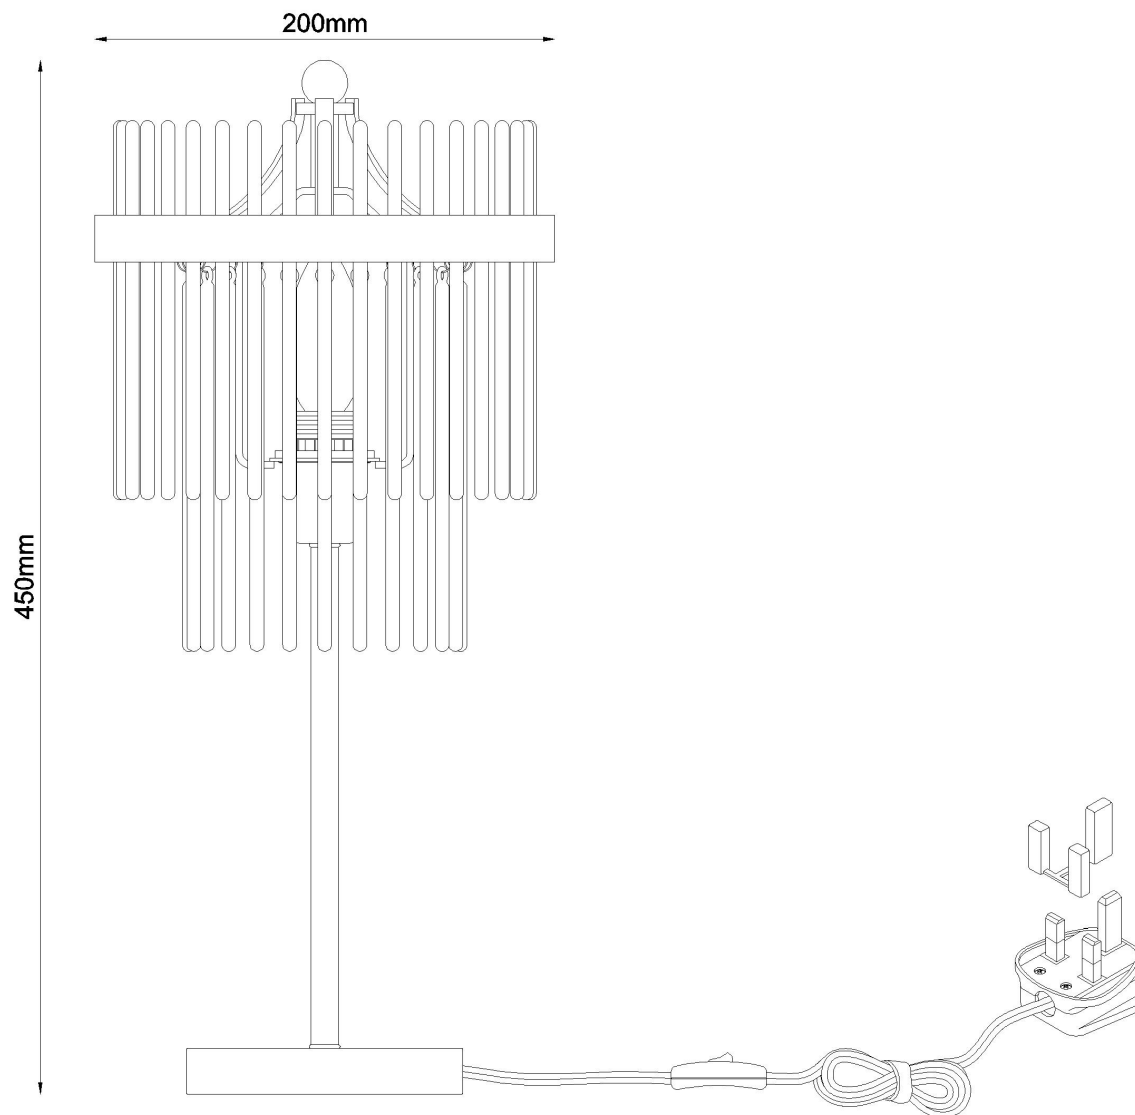

CERTIFICATION

CONTACT

www.firstchoicelighting.co.uk

info@firstchoicelighting.co.uk