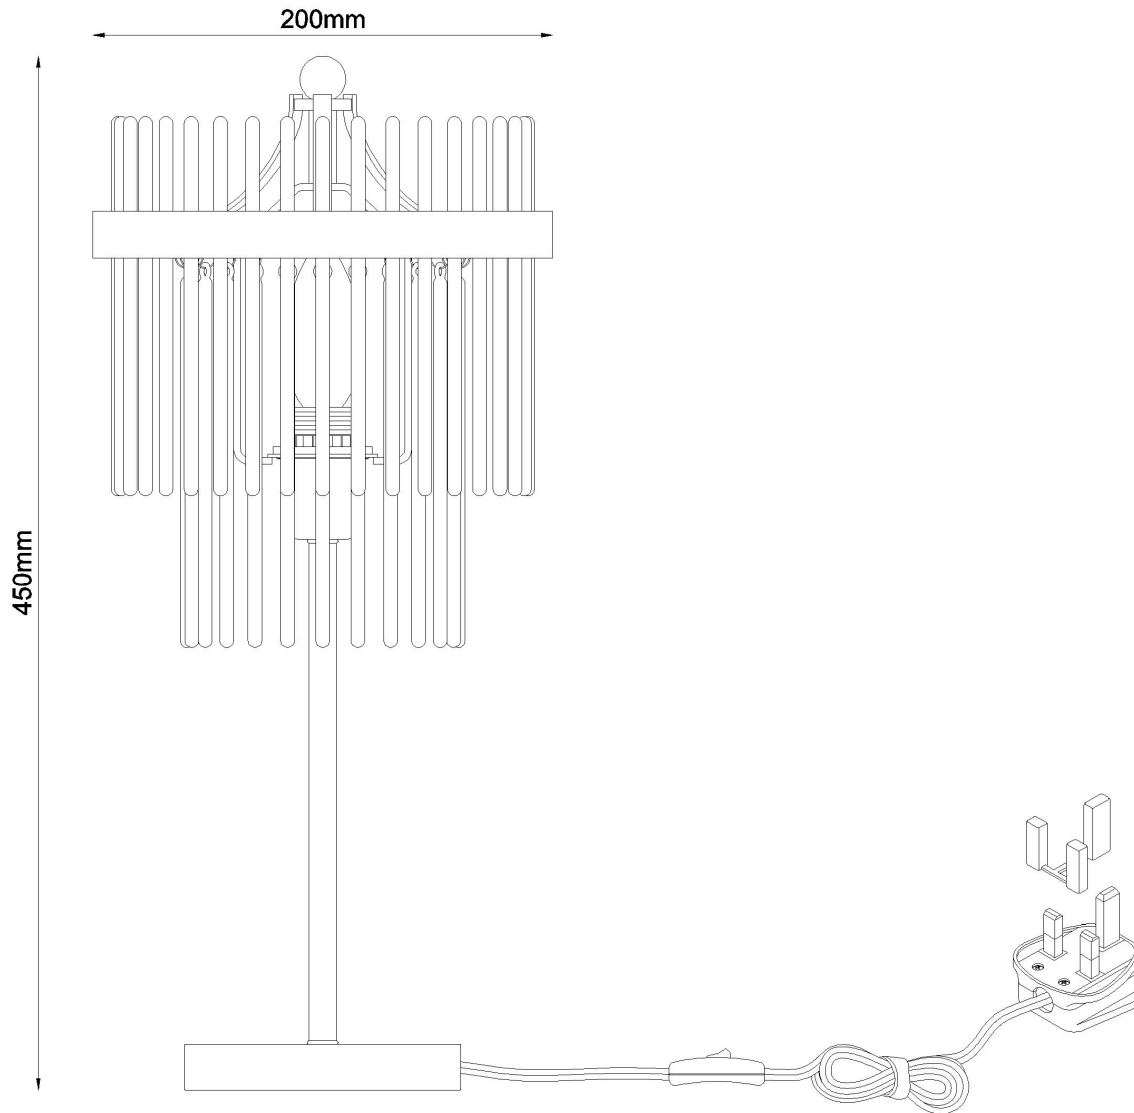

Set of 2 Georgia - Antique Brass with Glass Rods 45cm Table Lamps

LIGHT SOURCE DATA

- 2 x 42W Max E14 SES (required)
- Lamp direction - Indirect
- Lamp shape - Conical/Candelabra/Candle
- Non-dimmable
- Energy class: Not applicable

DIMENSION DATA

- Height 450mm
- Diameter 200mm

- Weight 1.63kg

SPECIFICATION

- Manufacturer warranty for 2 years from date of purchase
- Antique brass plate and clear rod glass
- IP20
- In-line On/Off Switch
- Class II - Double Insulated, No Earth
- 240V
- Assembly required? No
- UKCA Marking, Energy Efficient, Energy Saving

CERTIFICATION

CONTACT

www.firstchoicelighting.co.uk

info@firstchoicelighting.co.uk

FCL-30815X2

Set of 2 Georgia - Antique Brass with Glass Rods 45cm Table Lamps

CERTIFICATION

CONTACT