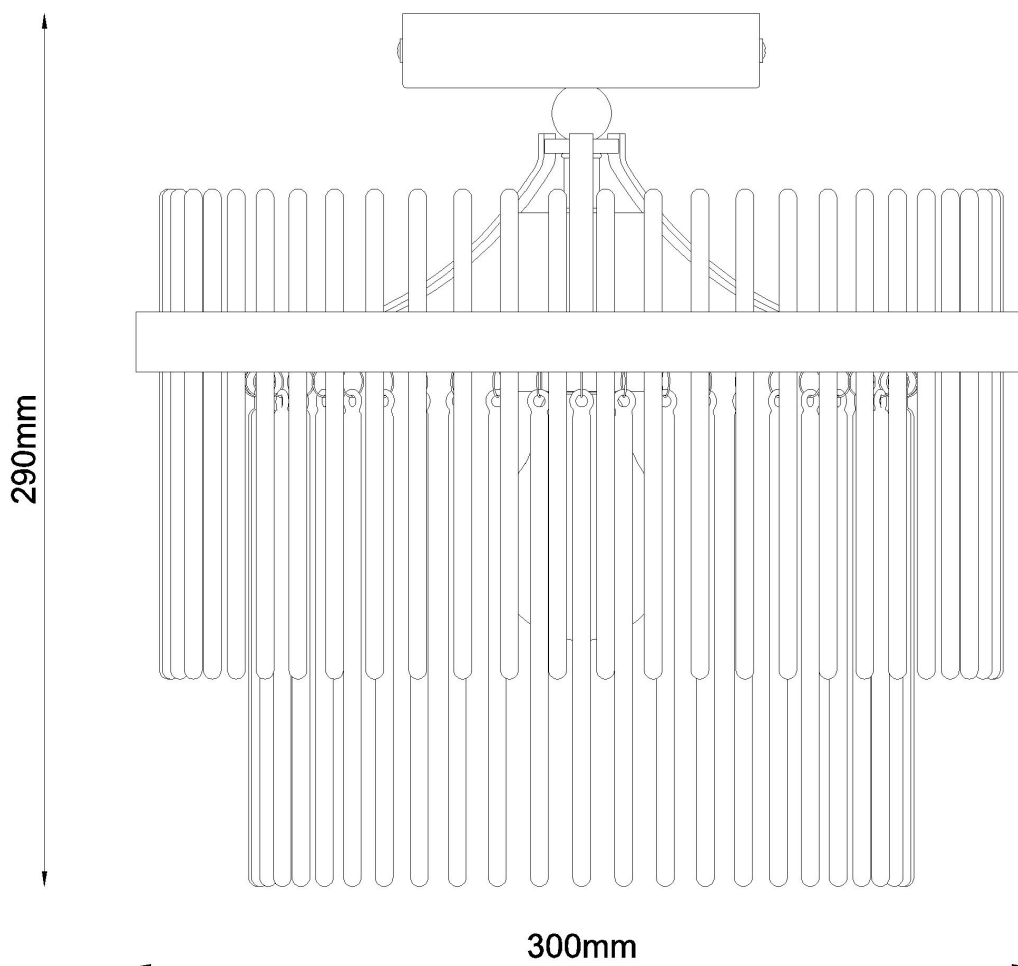

Set of 2 Georgia - Antique Brass with Glass Rods Flush Ceiling Lights

LIGHT SOURCE DATA

- 2 x 60W Max E27 ES (required)
- Lamp direction - Indirect
- Lamp shape - Standard
- Dimmable
- Energy class: Not applicable

DIMENSION DATA

- Height 290mm
- Diameter 300mm

- Weight 1.78kg

SPECIFICATION

- Manufacturer warranty for 2 years from date of purchase
- Antique brass plate and clear rod glass
- IP20
- No
- Class I - Single Insulated, Earthed
- 240V
- Assembly required? No
- UKCA Marking, Energy Efficient, Energy Saving

CERTIFICATION

CONTACT

www.firstchoicelighting.co.uk

info@firstchoicelighting.co.uk

FCL-30816X2

Set of 2 Georgia - Antique Brass with Glass Rods Flush Ceiling Lights

CERTIFICATION

CONTACT