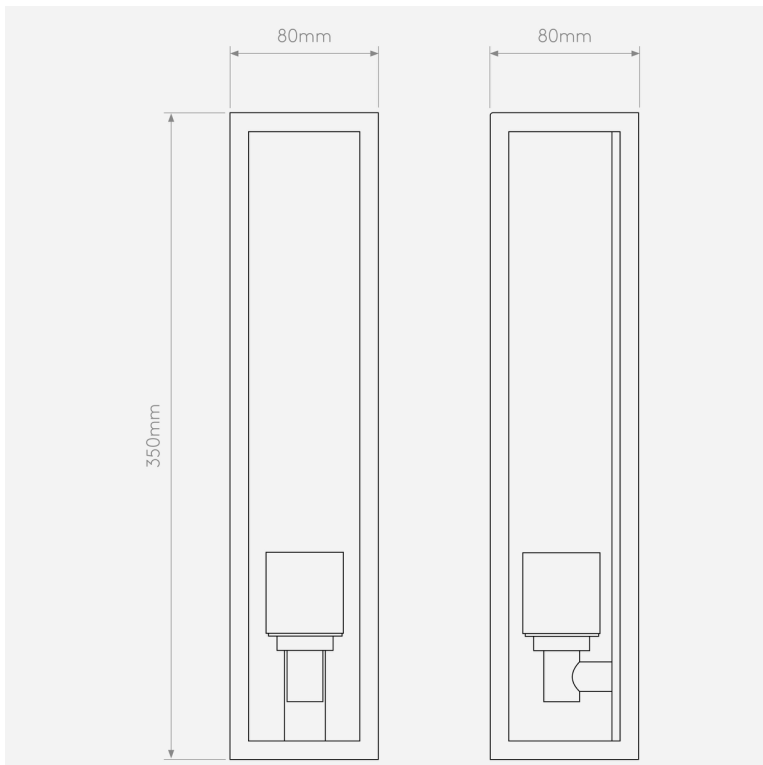

SPECIFICATION

- Ingress protection: IP44
- Class: Class I - Single Insulated, Earthed
- Voltage: 230V