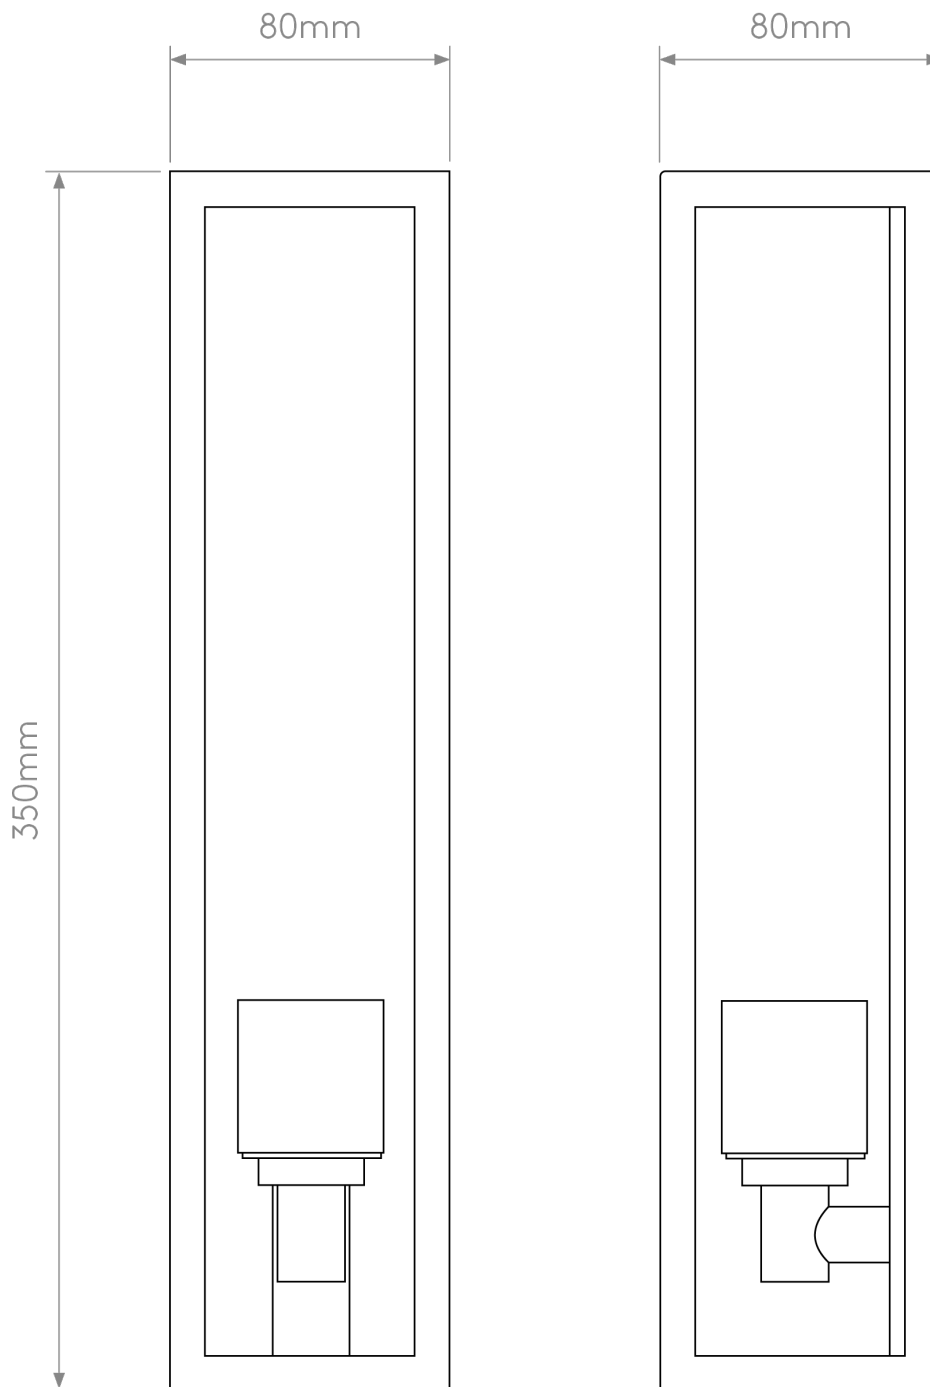

Astro Lighting - Harvard Wall 1402019 - IP44 Bronze Wall Light

CONTACT