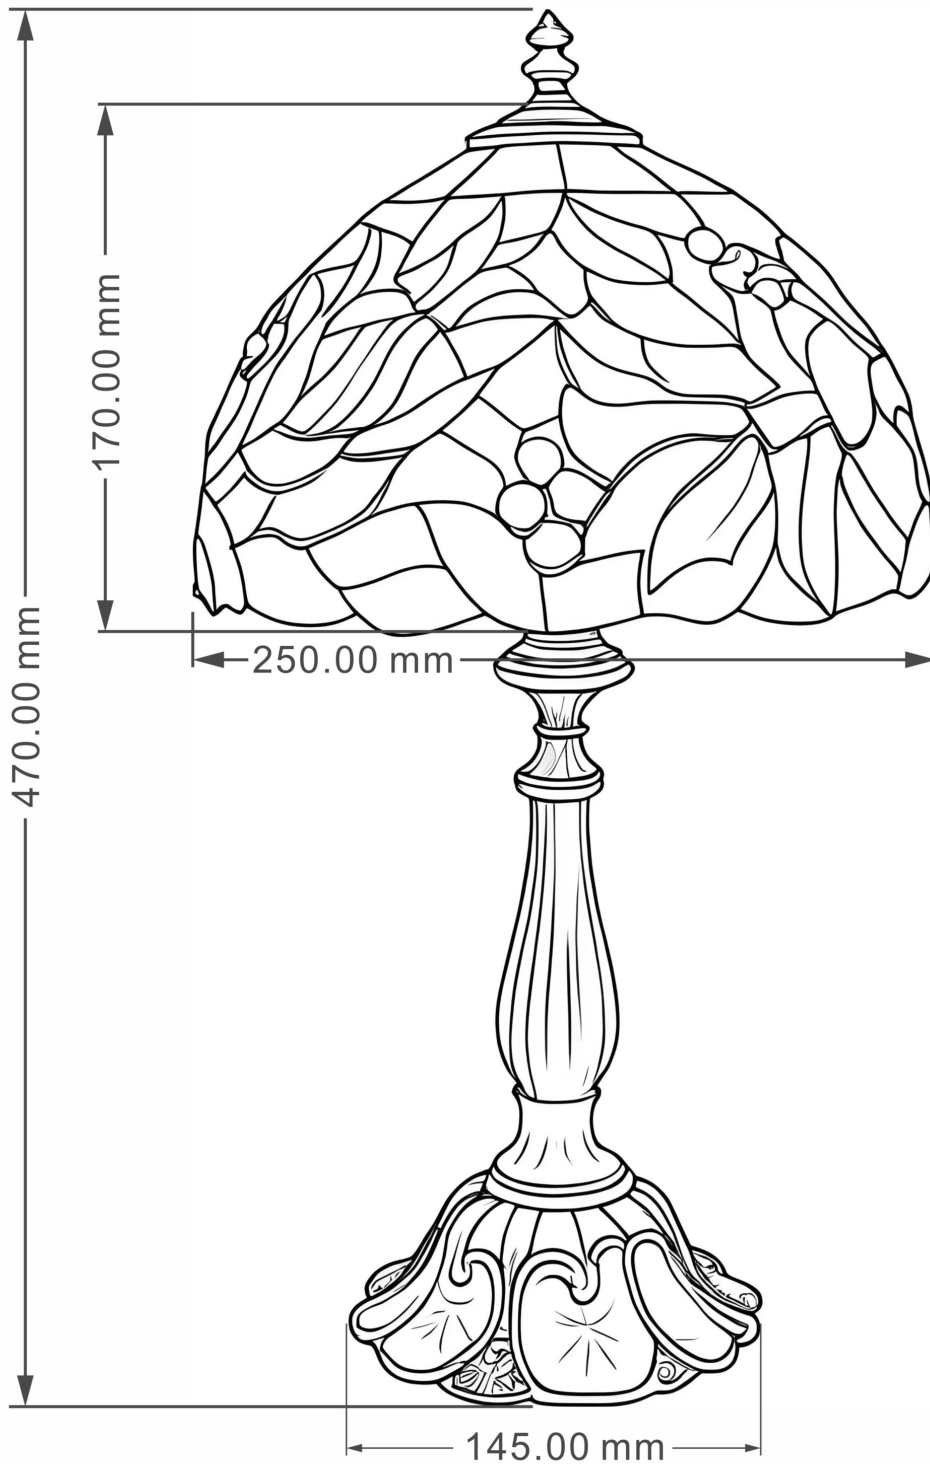

CERTIFICATION

CONTACT

www.firstchoicelighting.co.uk

info@firstchoicelighting.co.uk