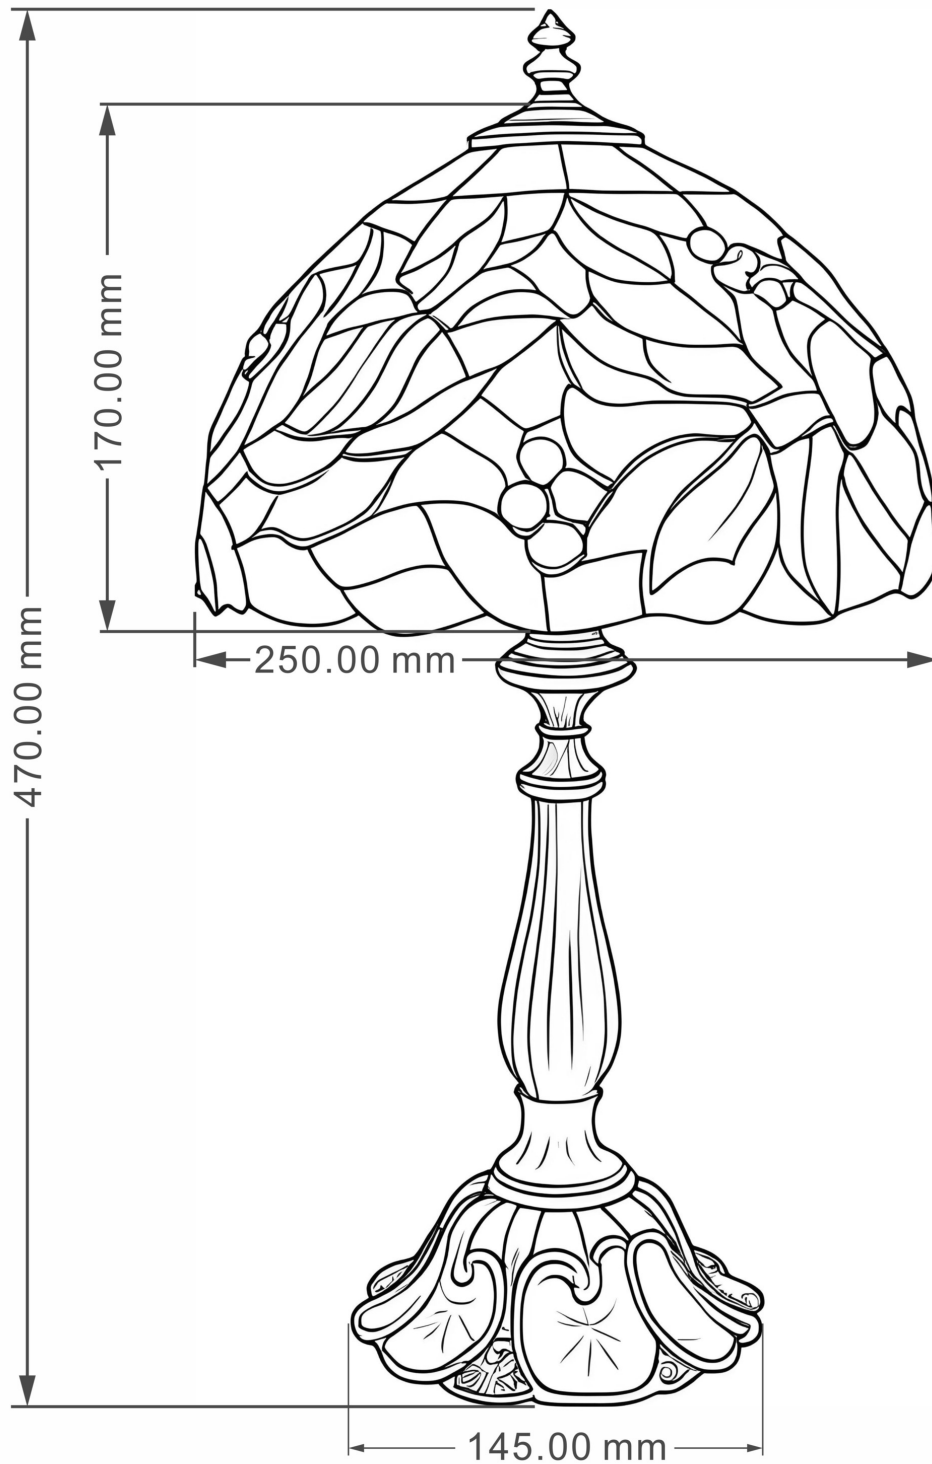

Set of 2 Burton - Tiffany Floral 47cm Table Lamps

LIGHT SOURCE DATA

- 2 x 6W Max LED E27 ES (required)
- Lamp direction - Indirect
- Lamp shape - Standard
- Non-dimmable
- Energy class: Not applicable

DIMENSION DATA

- Height 470mm
- Diameter 250mm

- Weight 2.00kg

SPECIFICATION

- Manufacturer warranty for 2 years from date of purchase
- Antique brass and tiffany decorated glass
- IP20
- In-line On/Off Switch
- Class II - Double Insulated, No Earth
- 240V
- Assembly required? No
- UKCA Marking, Energy Efficient, Energy Saving

CERTIFICATION

CONTACT

www.firstchoicelighting.co.uk

info@firstchoicelighting.co.uk

FCL-30831X2

Set of 2 Burton - Tiffany Floral 47cm Table Lamps

CERTIFICATION

CONTACT