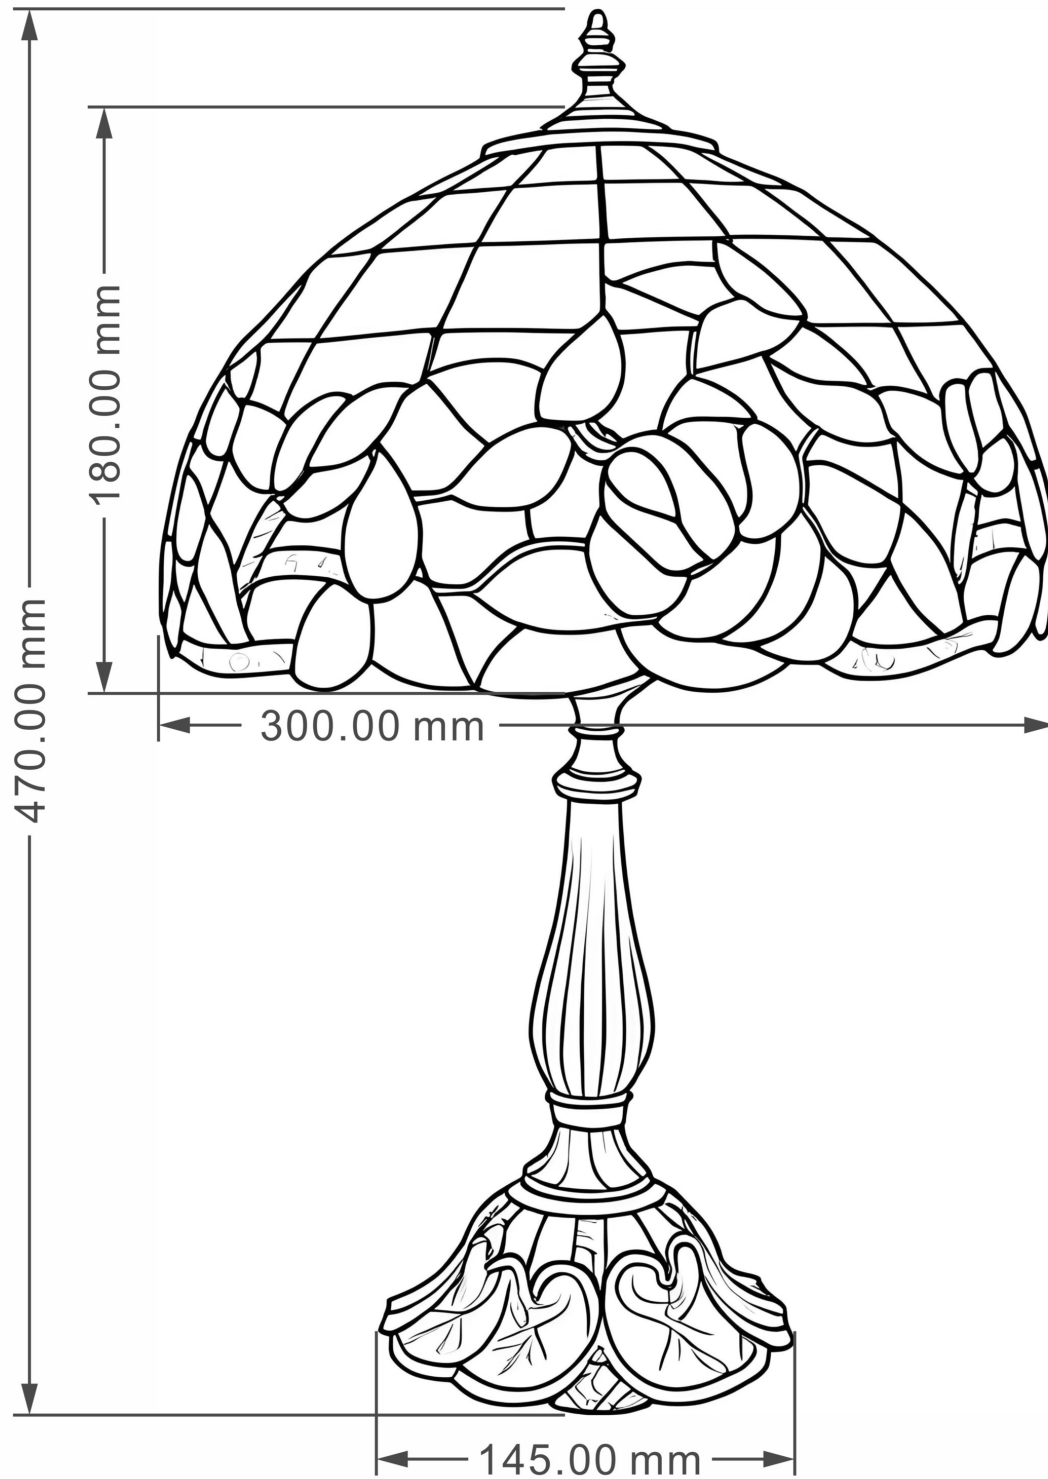

Set of 2 Trent - Tiffany Floral 47cm Table Lamps

CERTIFICATION

CONTACT

www.firstchoicelighting.co.uk

info@firstchoicelighting.co.uk