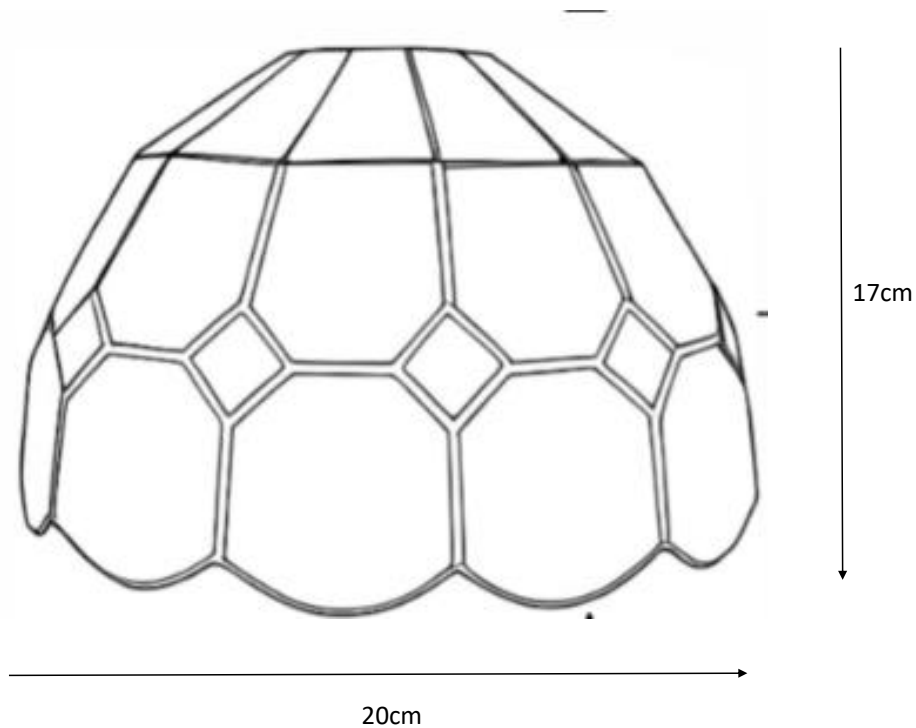

CERTIFICATION

CONTACT

www.firstchoicelighting.co.uk

info@firstchoicelighting.co.uk