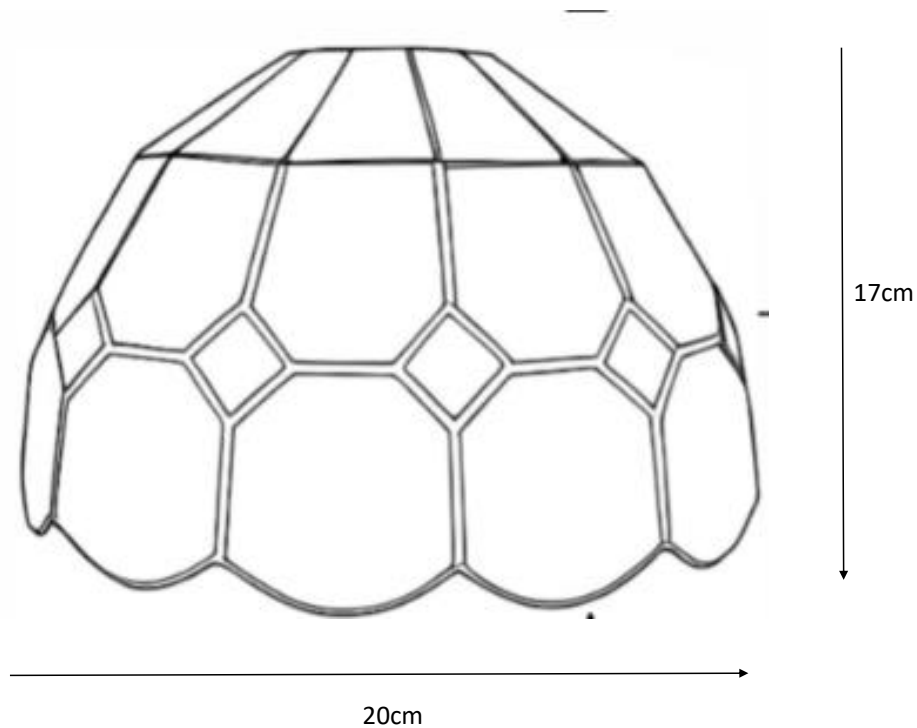

CERTIFICATION

CONTACT

www.firstchoicelighting.co.uk

info@firstchoicelighting.co.uk