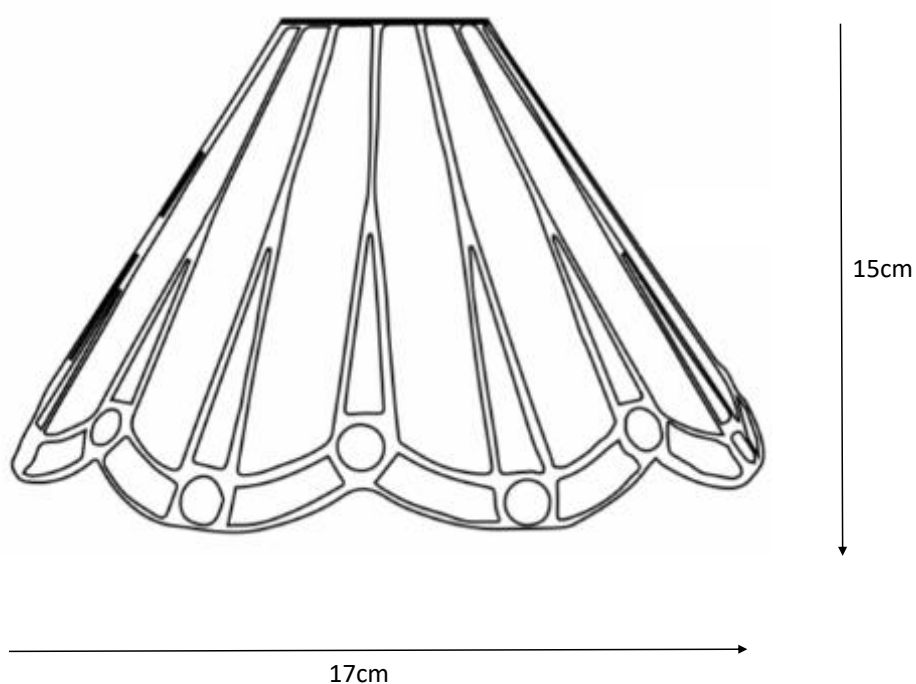

CERTIFICATION

CONTACT

www.firstchoicelighting.co.uk

info@firstchoicelighting.co.uk