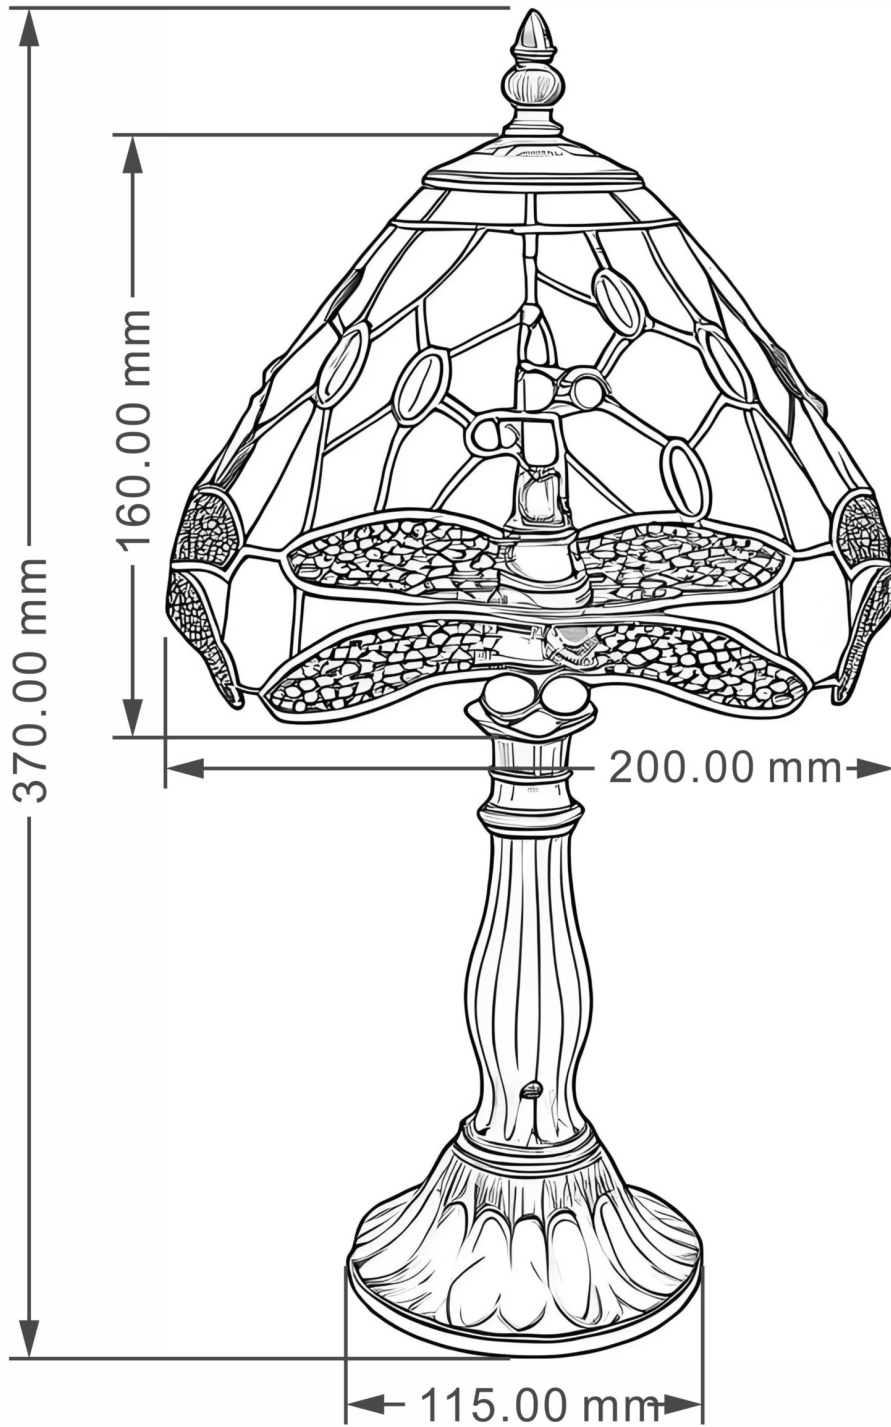

Set of 2 Basil - Tiffany Dragon Fly 36cm Table Lamps

LIGHT SOURCE DATA

- 2 x 6W Max LED E14 SES (required)
- Lamp direction - Indirect
- Lamp shape - Standard
- Non-dimmable
- Energy class: Not applicable

DIMENSION DATA

- Height 360mm
- Diameter 200mm

- Weight 1.32kg

SPECIFICATION

- Manufacturer warranty for 2 years from date of purchase
- Antique brass and tiffany decorated glass
- IP20
- In-line On/Off Switch
- Class II - Double Insulated, No Earth
- 240V
- Assembly required? No
- UKCA Marking, Energy Efficient, Energy Saving

CERTIFICATION

CONTACT

www.firstchoicelighting.co.uk

info@firstchoicelighting.co.uk

FCL-30836X2

Set of 2 Basil - Tiffany Dragon Fly 36cm Table Lamps

CERTIFICATION

CONTACT