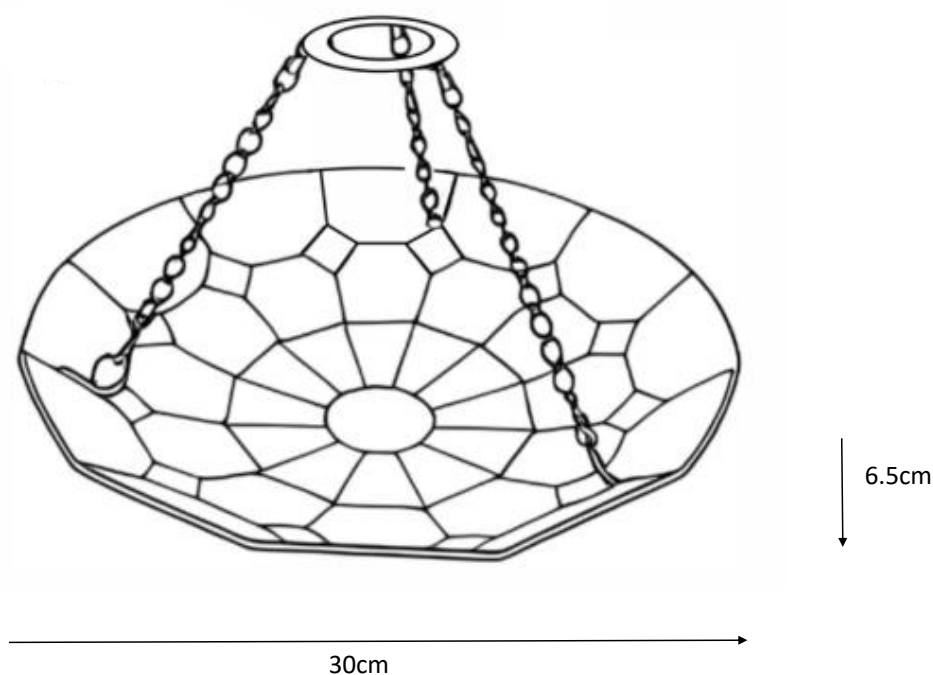

CERTIFICATION

CONTACT

www.firstchoicelighting.co.uk

info@firstchoicelighting.co.uk