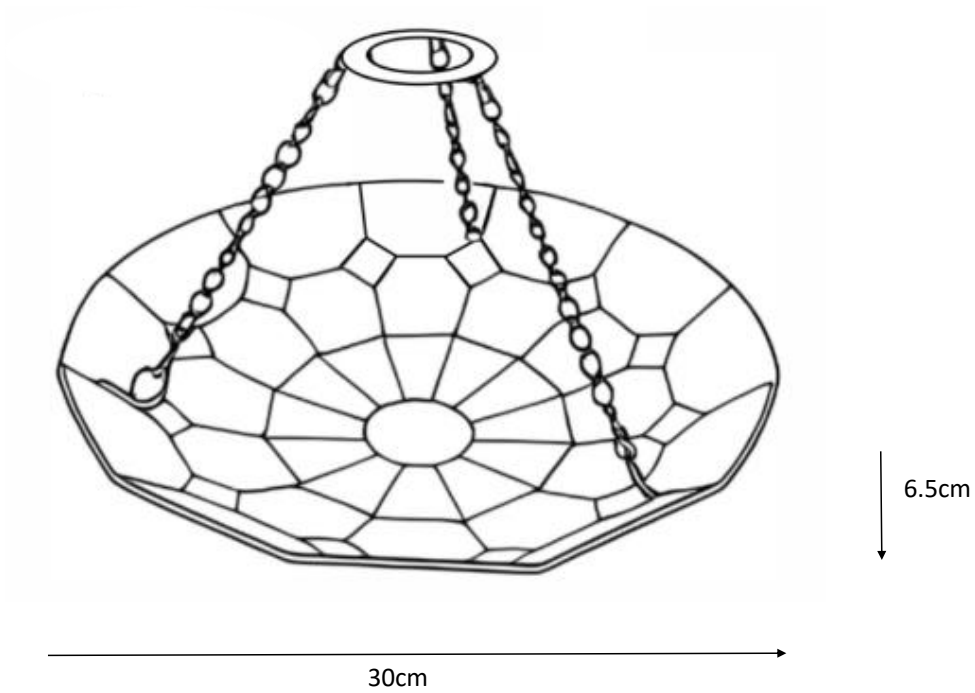

CERTIFICATION

CONTACT

www.firstchoicelighting.co.uk

info@firstchoicelighting.co.uk