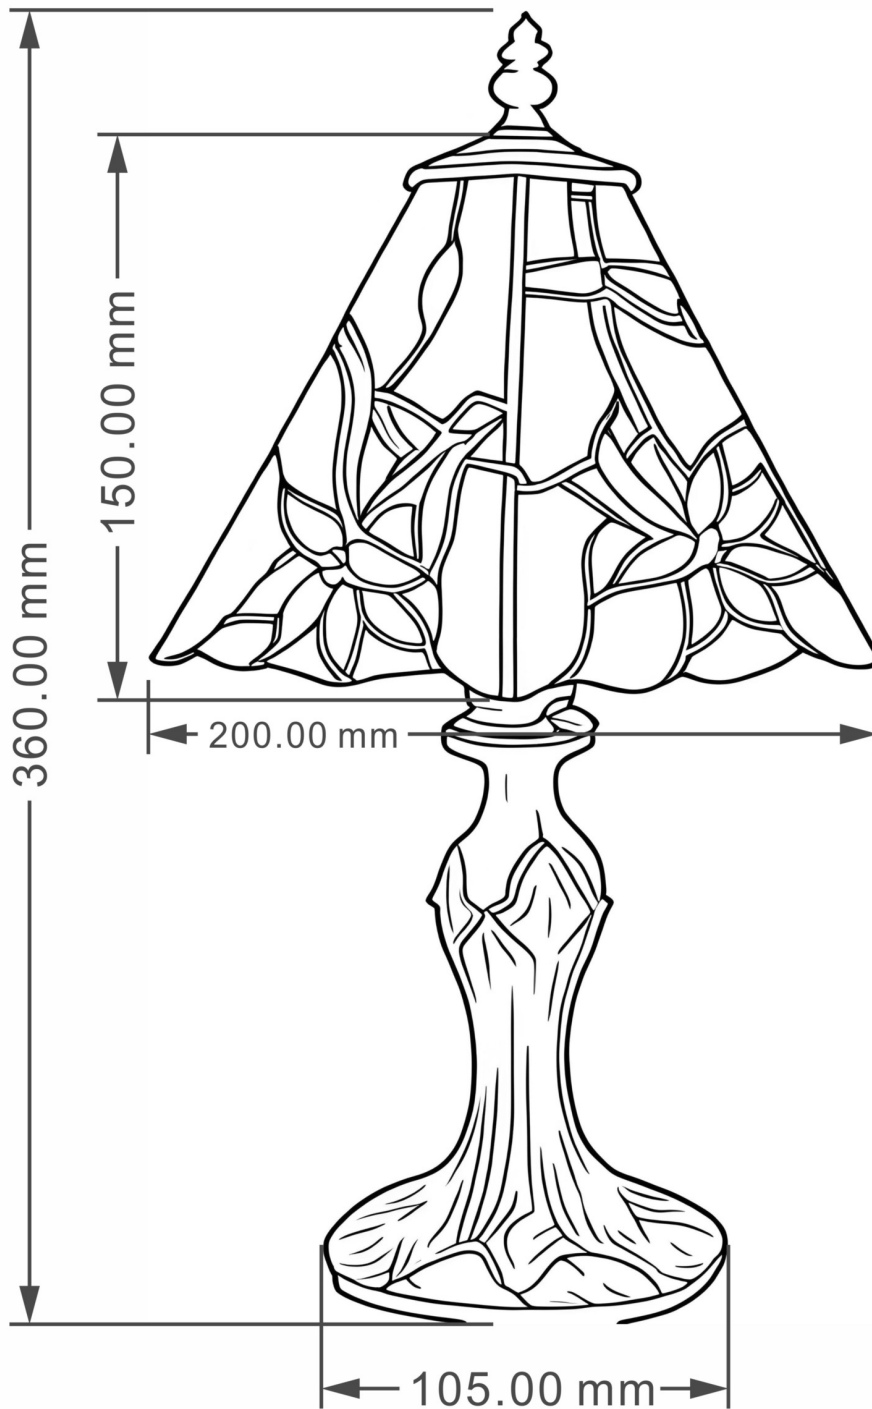

Set of 2 Chichester - Tiffany Coloured Glass 36cm Table Lamps

LIGHT SOURCE DATA

- 2 x 6W Max LED E14 SES (required)
- Lamp direction - Indirect
- Lamp shape - Standard
- Non-dimmable
- Energy class: Not applicable

DIMENSION DATA

- Height 360mm
- Diameter 200mm

- Weight 1.32kg

SPECIFICATION

- Manufacturer warranty for 2 years from date of purchase
- Antique brass and tiffany decorated glass
- IP20
- In-line On/Off Switch
- Class II - Double Insulated, No Earth
- 240V
- Assembly required? No
- UKCA Marking, Energy Efficient, Energy Saving

CERTIFICATION

CONTACT

www.firstchoicelighting.co.uk

info@firstchoicelighting.co.uk

FCL-30839X2

Set of 2 Chichester - Tiffany Coloured Glass 36cm Table Lamps

CERTIFICATION

CONTACT