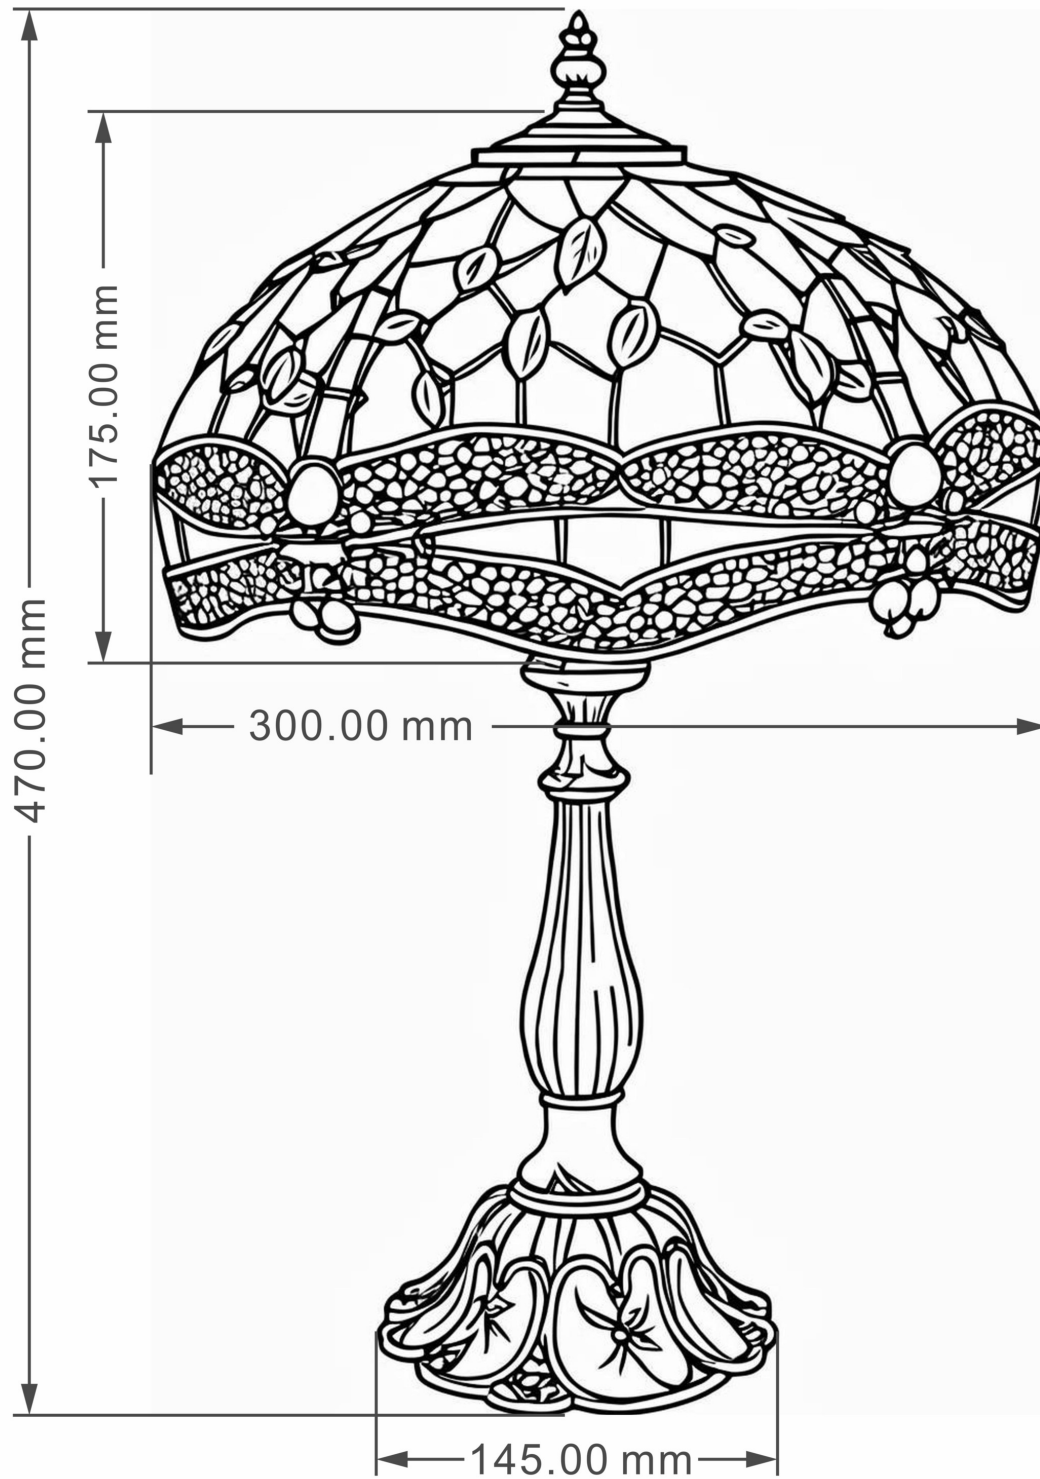

CERTIFICATION

CONTACT

www.firstchoicelighting.co.uk

info@firstchoicelighting.co.uk