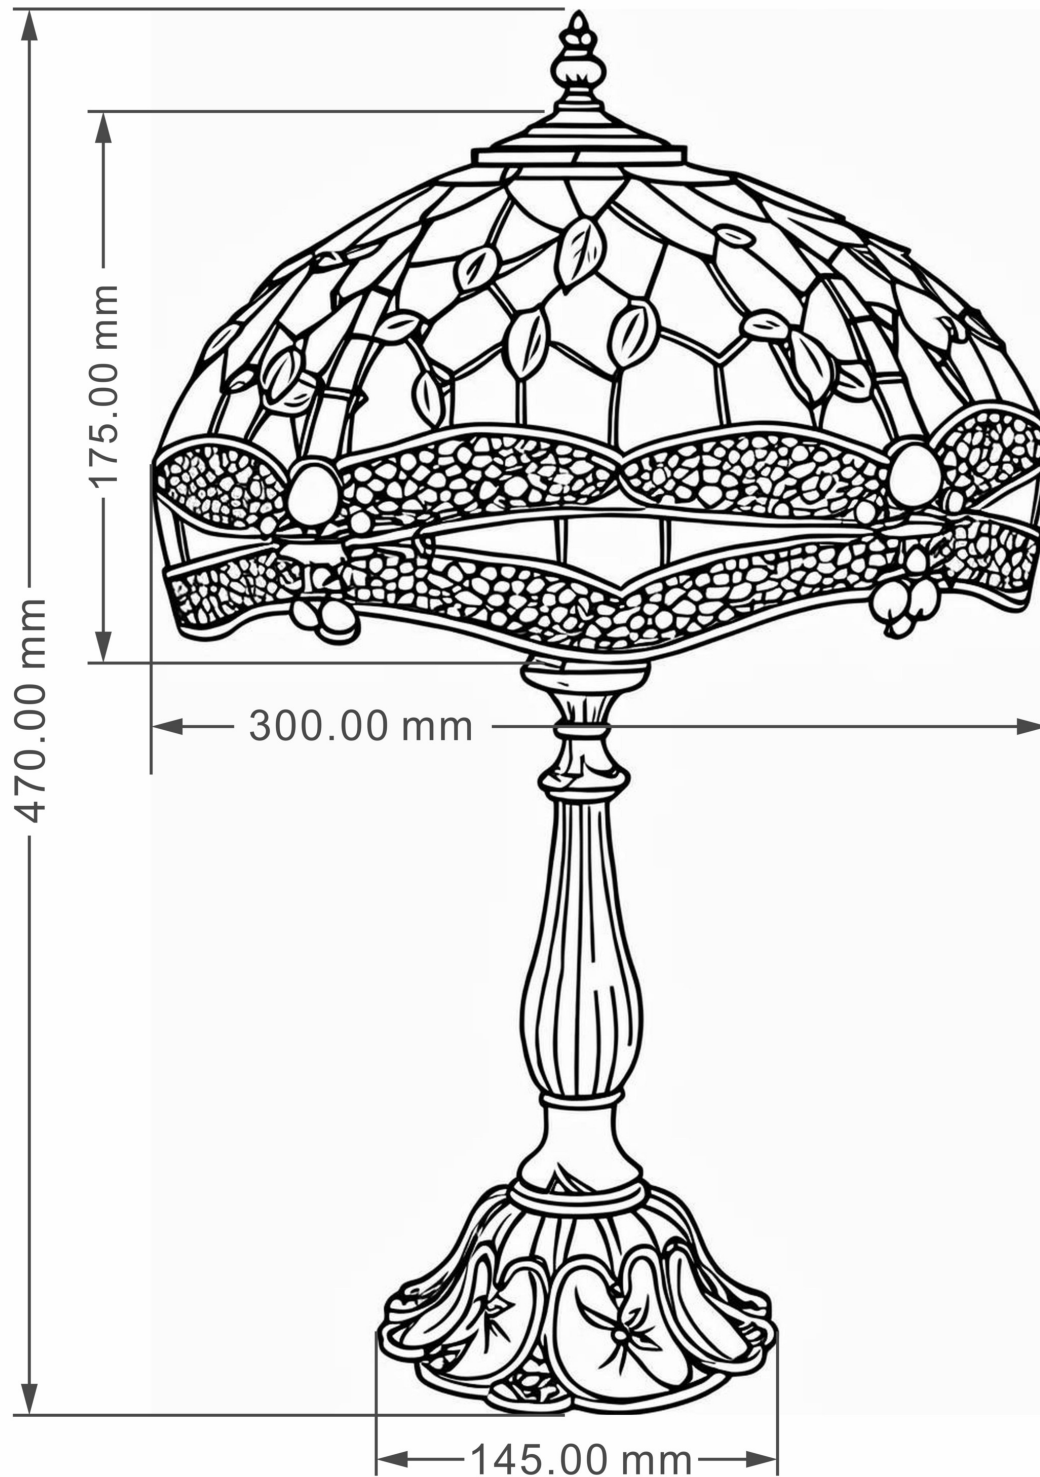

Set of 2 Beaumont - Tiffany Dragonfly Coloured Glass 47cm Table Lamps

LIGHT SOURCE DATA

- 2 x 6W Max LED E27 ES (required)
- Lamp direction - Indirect
- Lamp shape - Standard
- Non-dimmable
- Energy class: Not applicable

DIMENSION DATA

- Height 470mm
- Diameter 300mm

- Weight 2.40kg

SPECIFICATION

- Manufacturer warranty for 2 years from date of purchase
- Antique brass and tiffany decorated glass
- IP20
- In-line On/Off Switch
- Class II - Double Insulated, No Earth
- 240V
- Assembly required? No
- UKCA Marking, Energy Efficient, Energy Saving

CERTIFICATION

CONTACT

www.firstchoicelighting.co.uk

info@firstchoicelighting.co.uk

FCL-30840X2

Set of 2 Beaumont - Tiffany Dragonfly Coloured Glass 47cm Table Lamps

CERTIFICATION

CONTACT