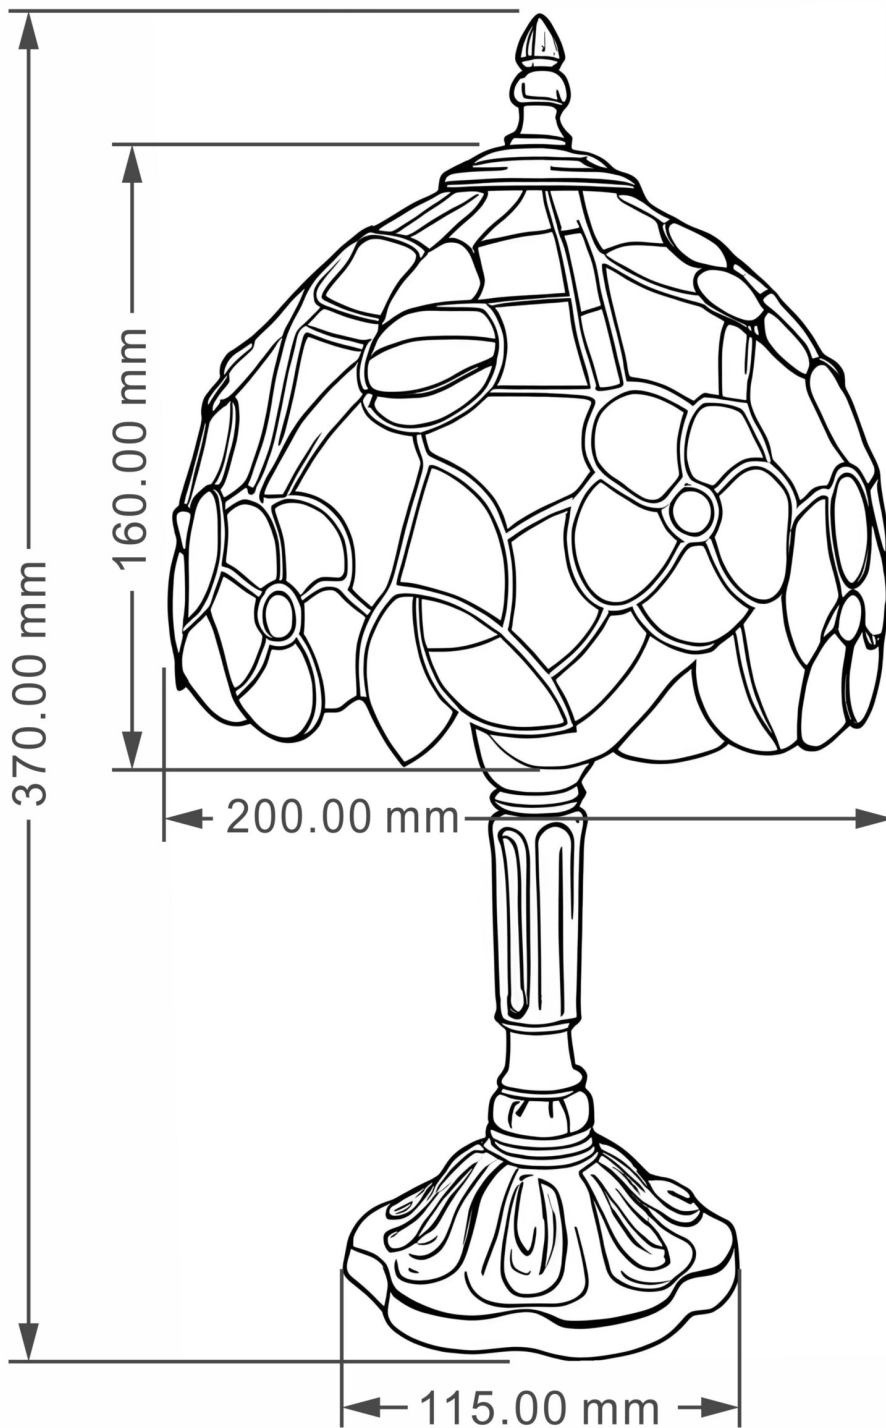

CERTIFICATION

CONTACT

www.firstchoicelighting.co.uk

info@firstchoicelighting.co.uk