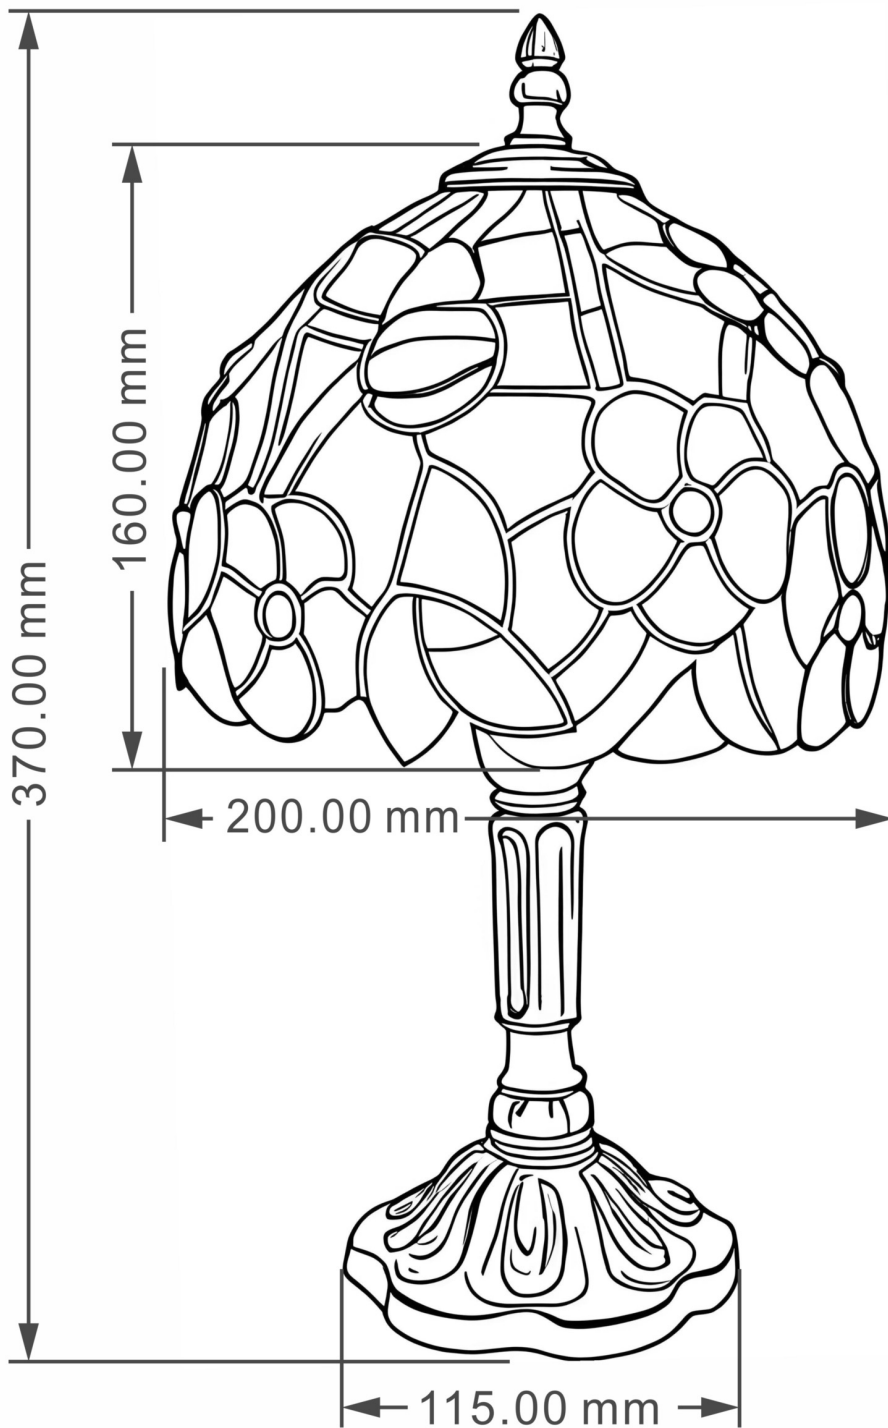

Set of 2 Stanley - Tiffany Floral 36cm Table Lamps

LIGHT SOURCE DATA

- 2 x 6W Max LED E14 SES (required)
- Lamp direction - Indirect
- Lamp shape - Standard
- Non-dimmable
- Energy class: Not applicable

DIMENSION DATA

- Height 360mm
- Diameter 200mm

- Weight 1.32kg

SPECIFICATION

- Manufacturer warranty for 2 years from date of purchase
- Antique brass and tiffany decorated glass
- IP20
- In-line On/Off Switch
- Class II - Double Insulated, No Earth
- 240V
- Assembly required? No
- UKCA Marking, Energy Efficient, Energy Saving

CERTIFICATION

CONTACT

www.firstchoicelighting.co.uk

info@firstchoicelighting.co.uk

FCL-30842X2

Set of 2 Stanley - Tiffany Floral 36cm Table Lamps

CERTIFICATION

CONTACT