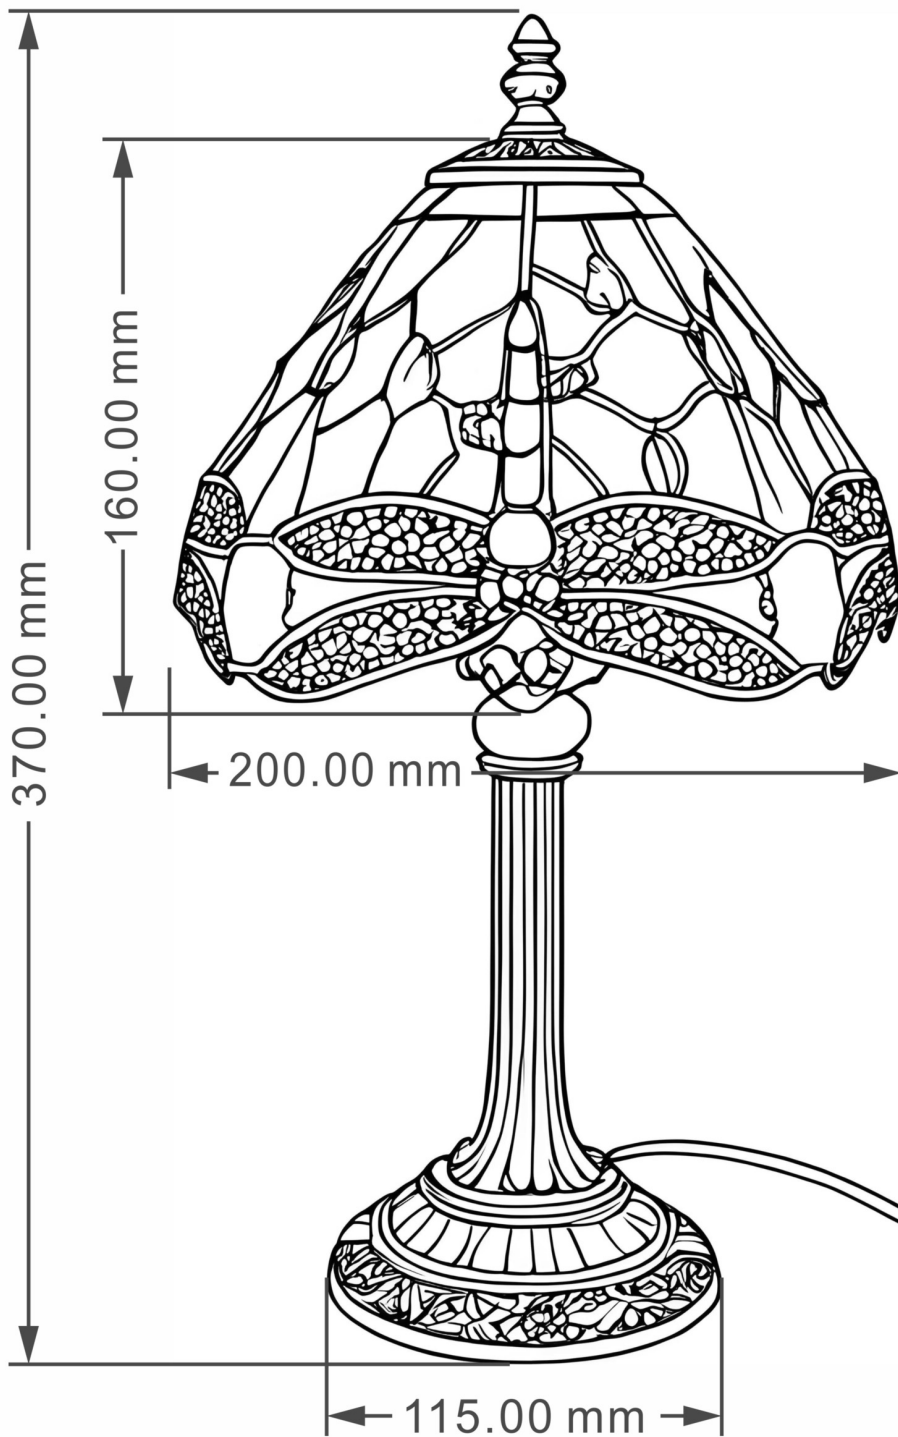

LIGHT SOURCE DATA

- 6W Max LED E14 SES (required)
- Lamp direction - Indirect
- Lamp shape - Standard
- Non-dimmable
- Energy class: Not applicable

DIMENSION DATA

- Height 360mm
- Diameter 200mm
- Weight 1.32kg

SPECIFICATION

- Manufacturer warranty for 2 years from date of purchase
- Antique brass and tiffany decorated glass
- IP20
- In-line On/Off Switch
- Class II - Double Insulated, No Earth
- 240V
- Assembly required? No
- UKCA Marking, Energy Efficient, Energy Saving

CERTIFICATION

CONTACT

www.firstchoicelighting.co.uk

info@firstchoicelighting.co.uk

Laurel - Green Tiffany Dragonfly 36cm Table Lamp

CERTIFICATION

CONTACT

www.firstchoicelighting.co.uk