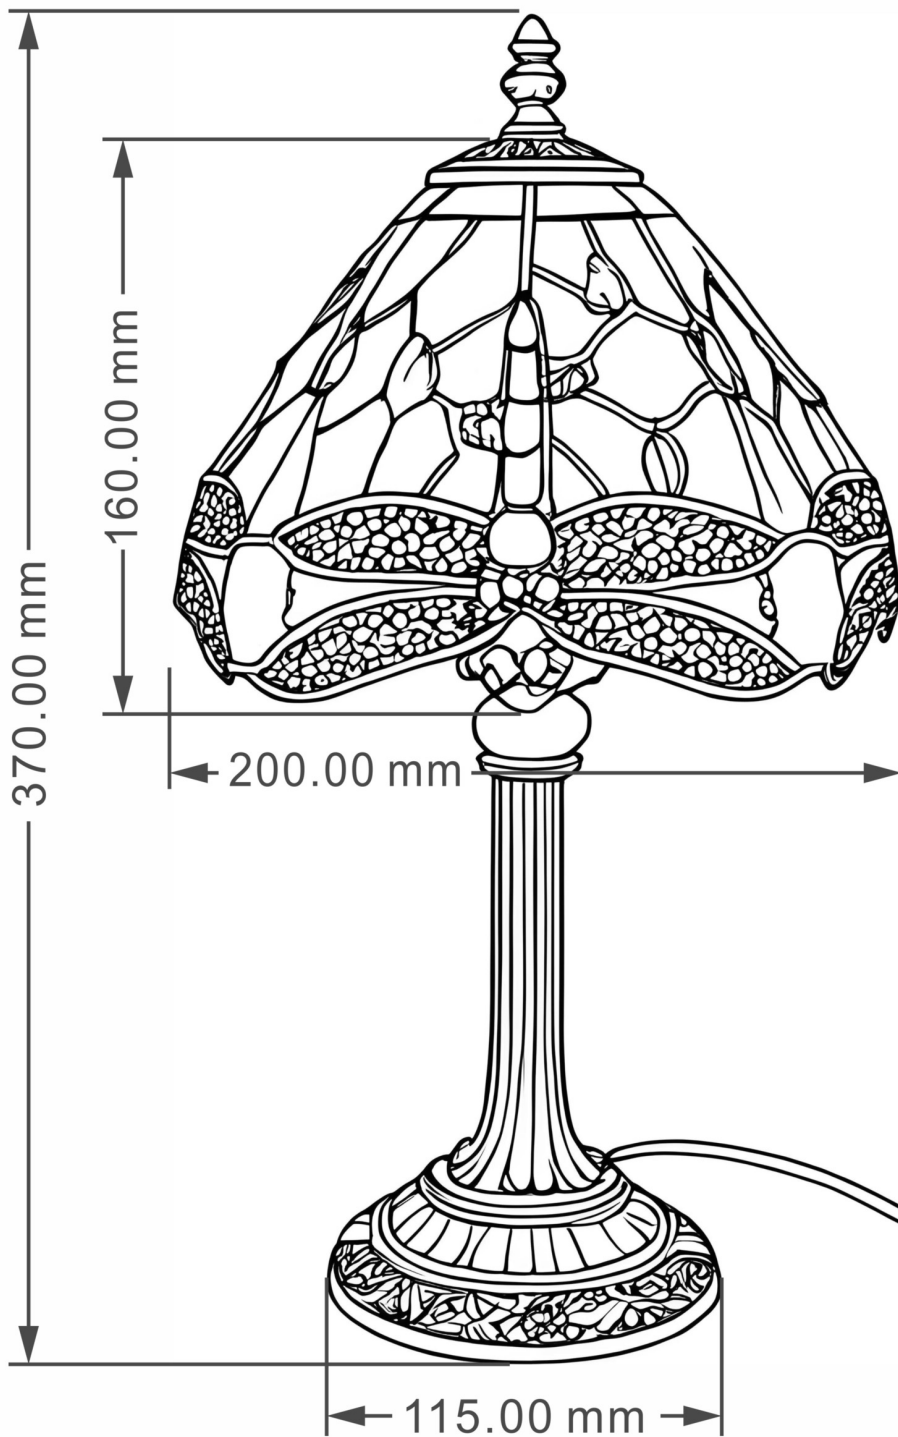

Set of 2 Laurel - Green Tiffany Dragonfly 36cm Table Lamps

LIGHT SOURCE DATA

- 2 x 6W Max LED E14 SES (required)
- Lamp direction - Indirect
- Lamp shape - Standard
- Non-dimmable
- Energy class: Not applicable

DIMENSION DATA

- Height 360mm
- Diameter 200mm
- Weight 1.32kg

SPECIFICATION

- Manufacturer warranty for 2 years from date of purchase
- Antique brass and tiffany decorated glass
- IP20
- In-line On/Off Switch
- Class II - Double Insulated, No Earth
- 240V
- Assembly required? No
- UKCA Marking, Energy Efficient, Energy Saving

CERTIFICATION

CONTACT

www.firstchoicelighting.co.uk

info@firstchoicelighting.co.uk

FCL-30843X2

Set of 2 Laurel - Green Tiffany Dragonfly 36cm Table Lamps

CERTIFICATION

CONTACT