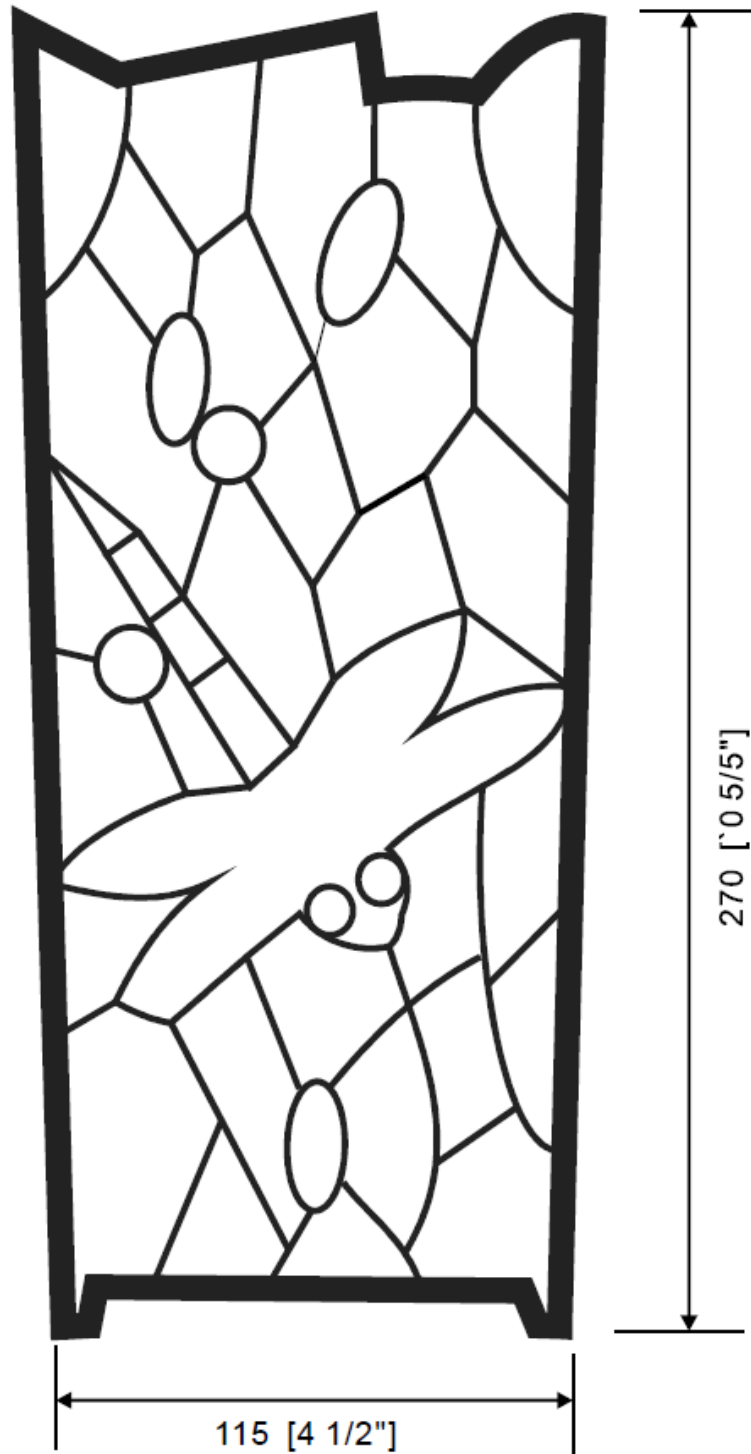

CERTIFICATION

CONTACT

www.firstchoicelighting.co.uk

info@firstchoicelighting.co.uk