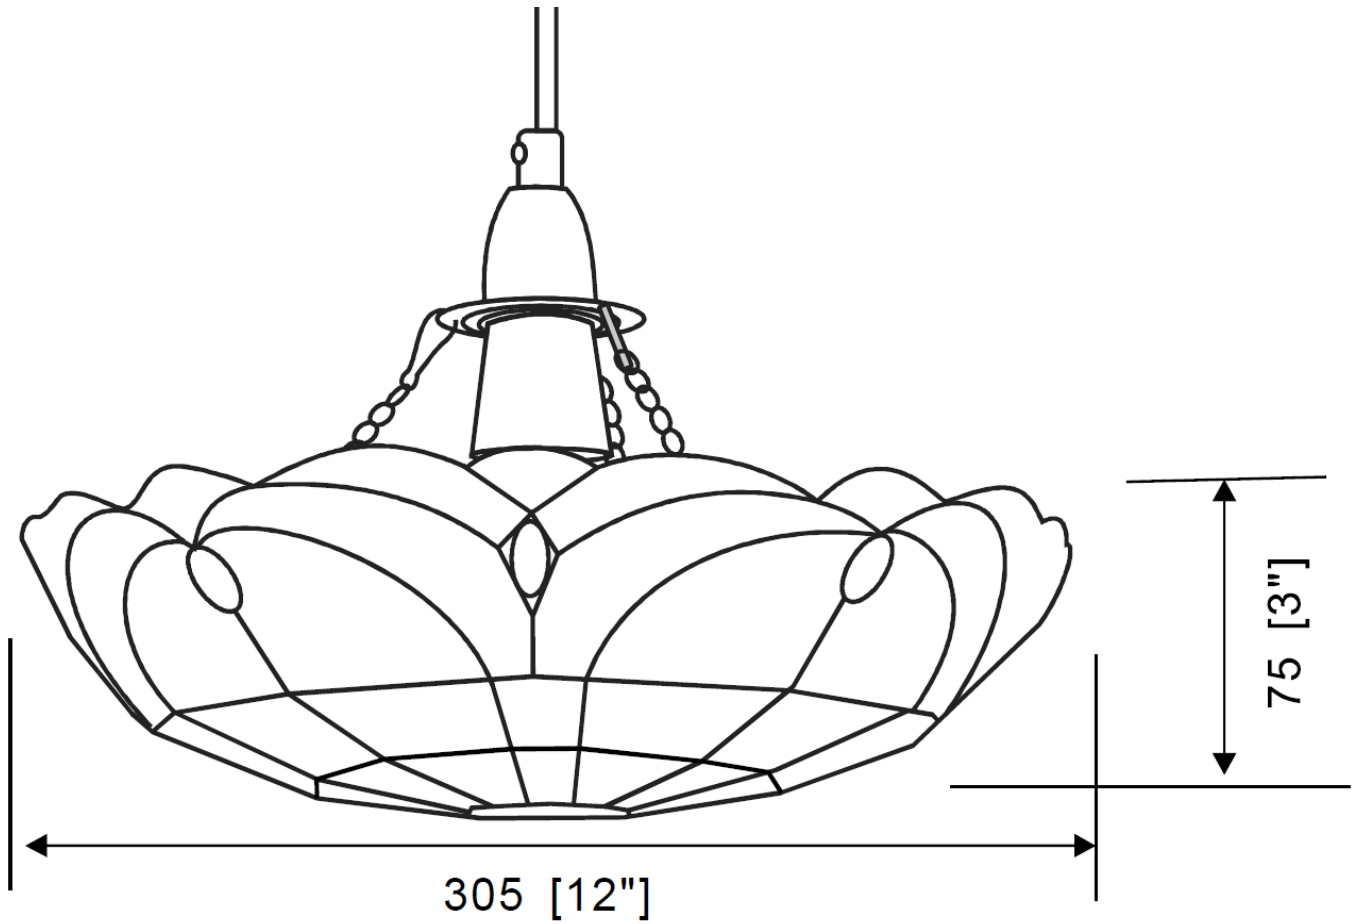

CERTIFICATION

CONTACT

www.firstchoicelighting.co.uk

info@firstchoicelighting.co.uk