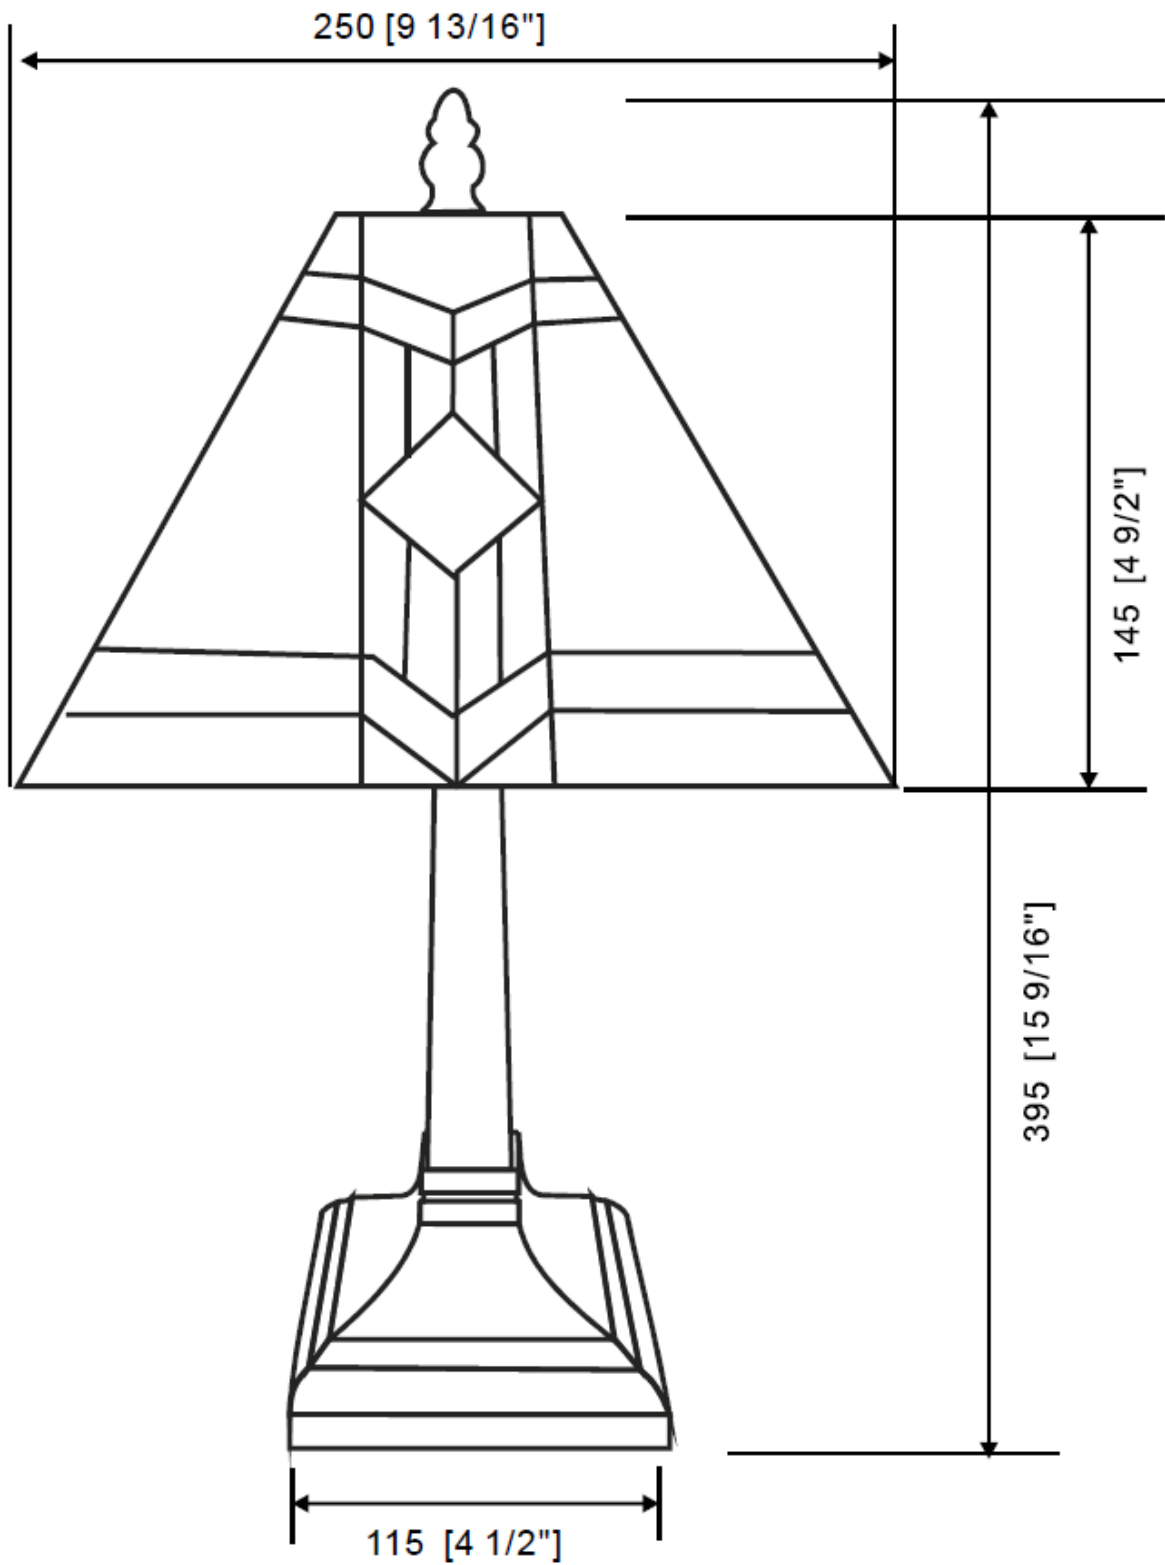

CERTIFICATION

CONTACT

www.firstchoicelighting.co.uk

info@firstchoicelighting.co.uk