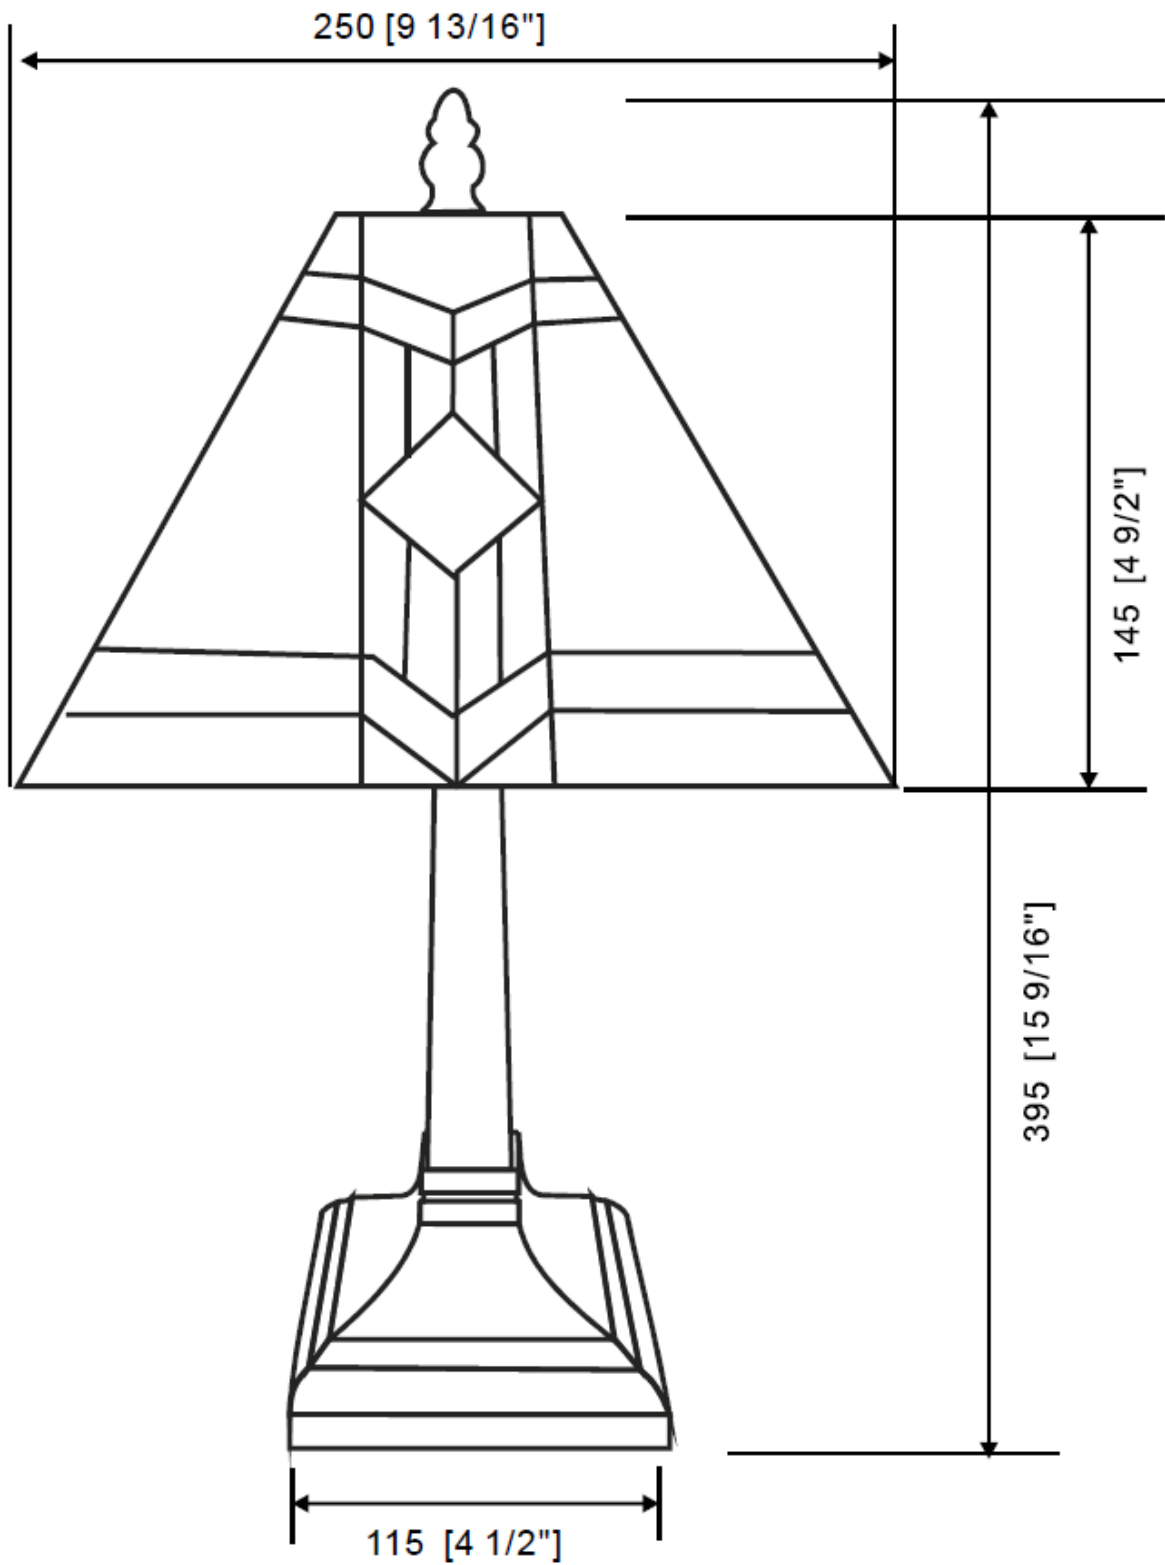

FCL-30850X2

Set of 2 Avon - Tiffany Coloured Glass 39cm Table Lamps

CERTIFICATION

CONTACT

www.firstchoicelighting.co.uk

info@firstchoicelighting.co.uk

ISSUE DATE 08/12/2025

PAGE 2