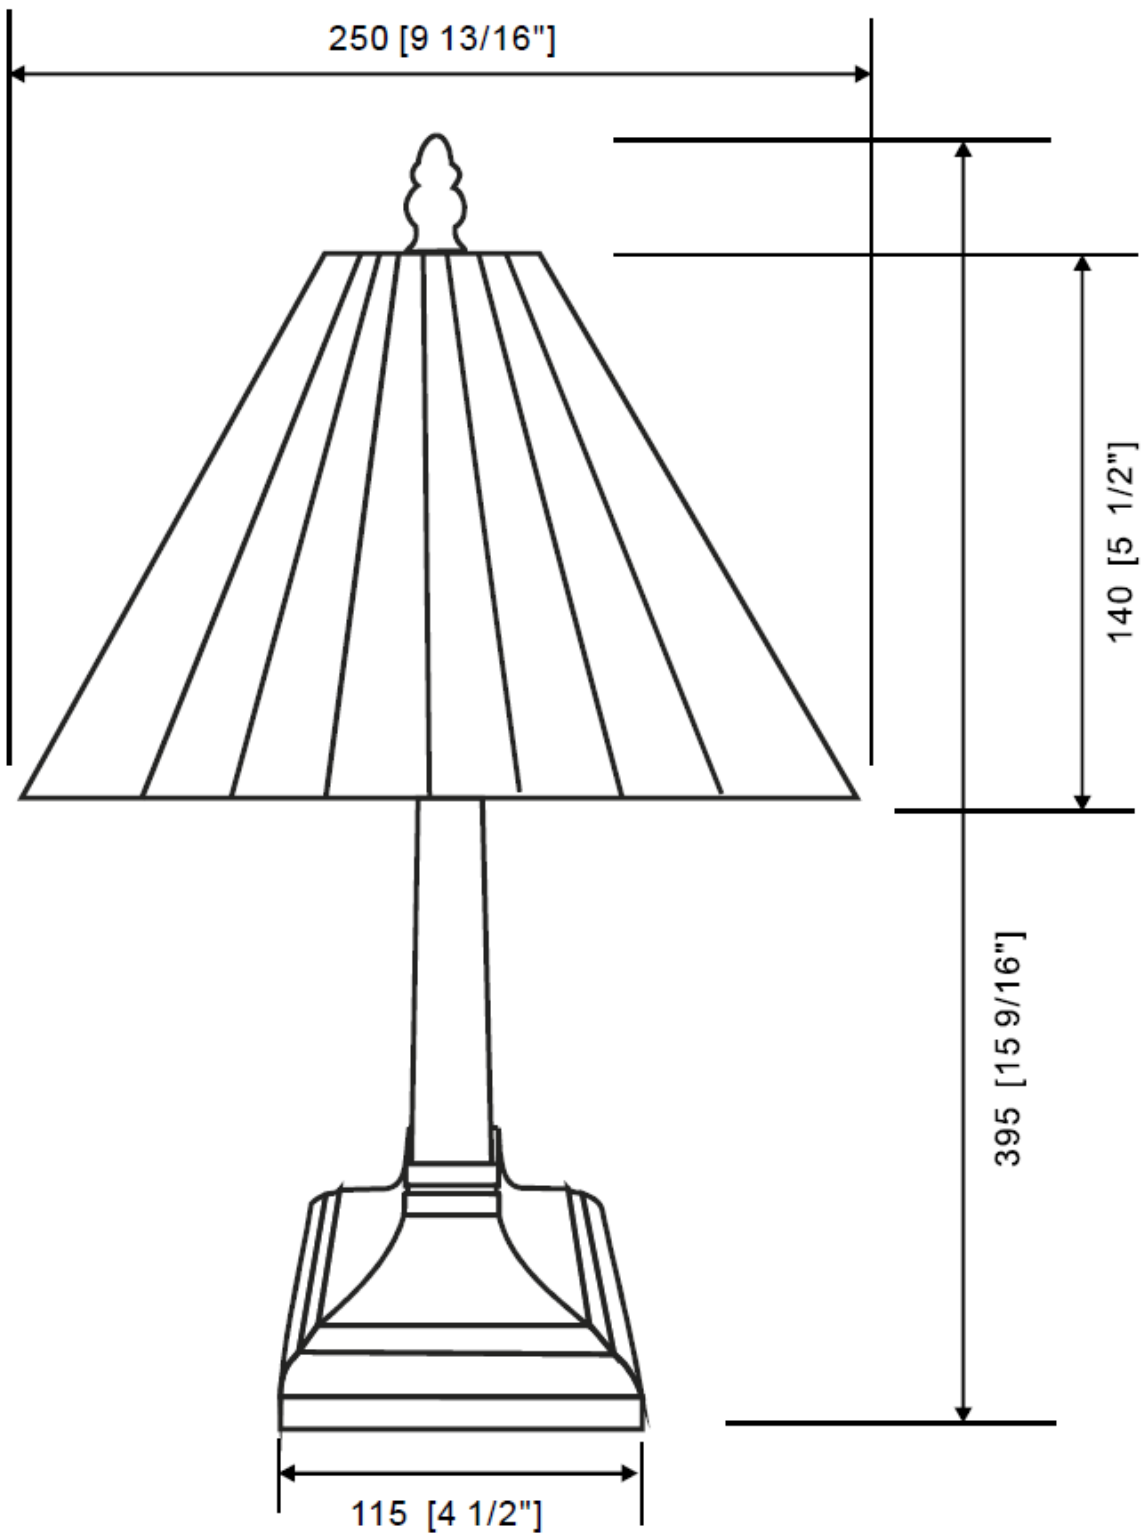

CERTIFICATION

CONTACT

www.firstchoicelighting.co.uk

info@firstchoicelighting.co.uk