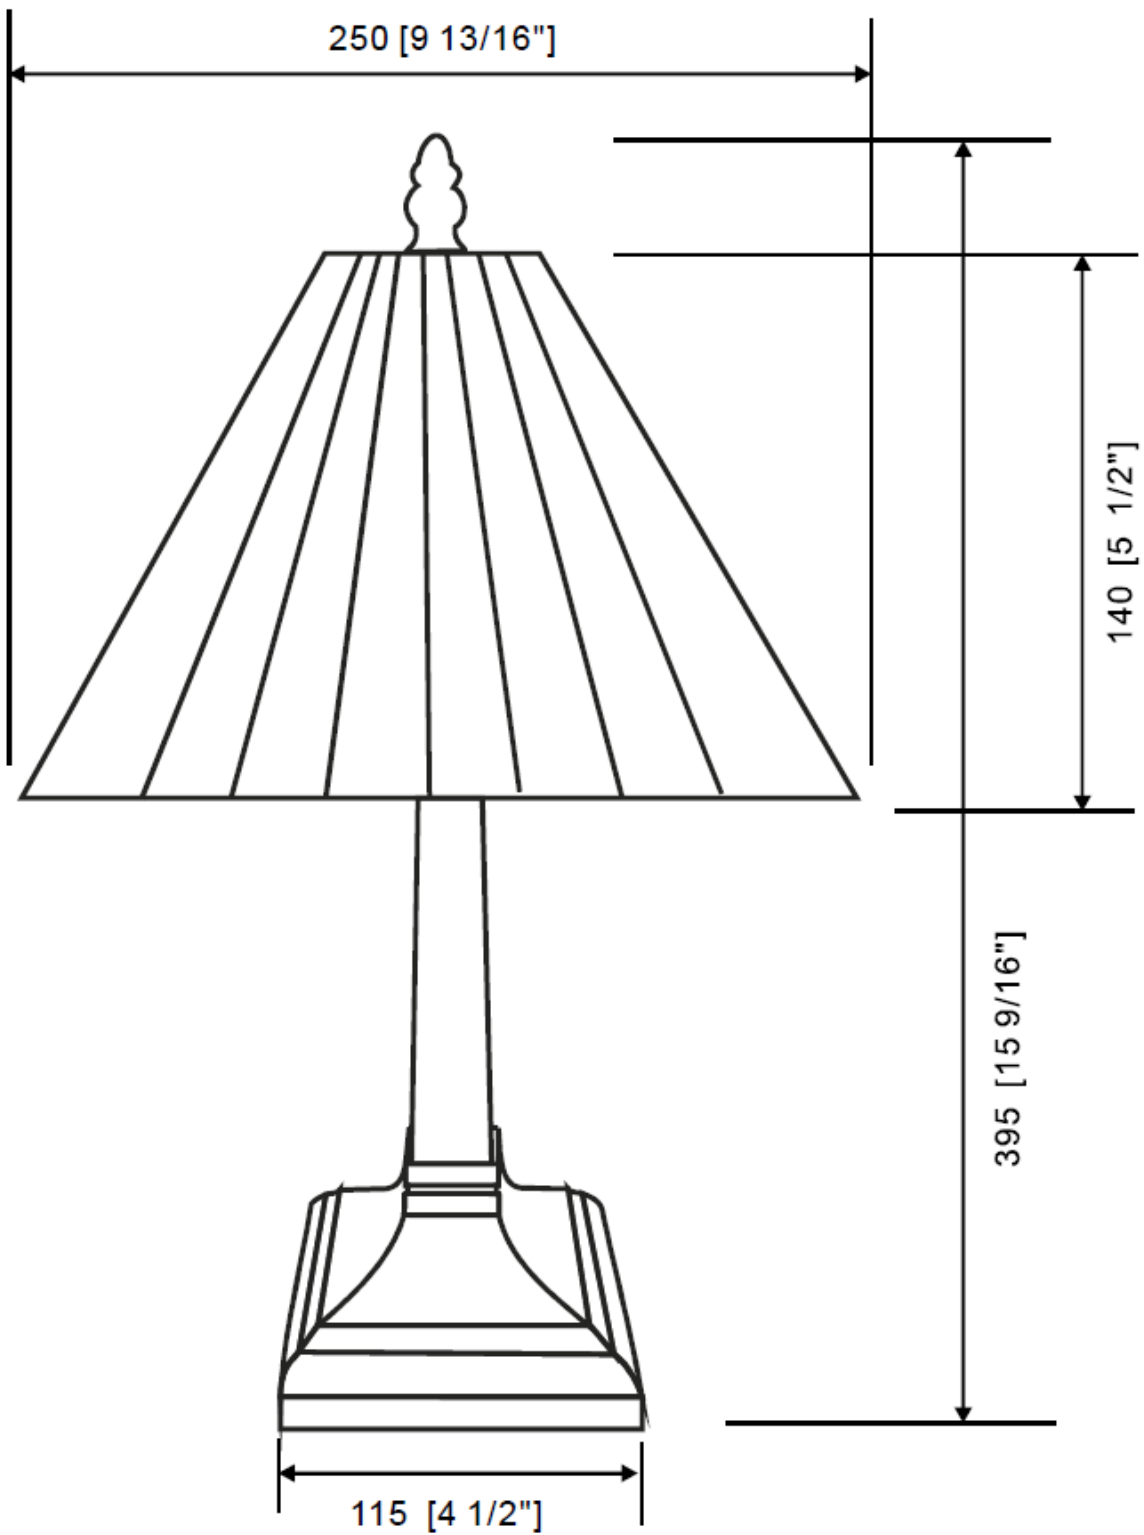

Set of 2 Stratford - Tiffany Coloured Glass 39cm Table Lamps

LIGHT SOURCE DATA

- 2 x 6W Max LED E14 SES (required)
- Lamp direction - Indirect
- Lamp shape - Standard
- Non-dimmable
- Energy class: Not applicable

DIMENSION DATA

- Height 395mm
- Width 205mm
- Depth 205mm
- Weight 1.56kg

SPECIFICATION

- Manufacturer warranty for 2 years from date of purchase
- Antique brass plate and tiffany decorated glass
- IP20
- In-line On/Off Switch
- Class II - Double Insulated, No Earth
- 240V
- Assembly required? No
- UKCA Marking, Energy Efficient, Energy Saving

CERTIFICATION

CONTACT

www.firstchoicelighting.co.uk

info@firstchoicelighting.co.uk

FCL-30851X2

Set of 2 Stratford - Tiffany Coloured Glass 39cm Table Lamps

CERTIFICATION

CONTACT