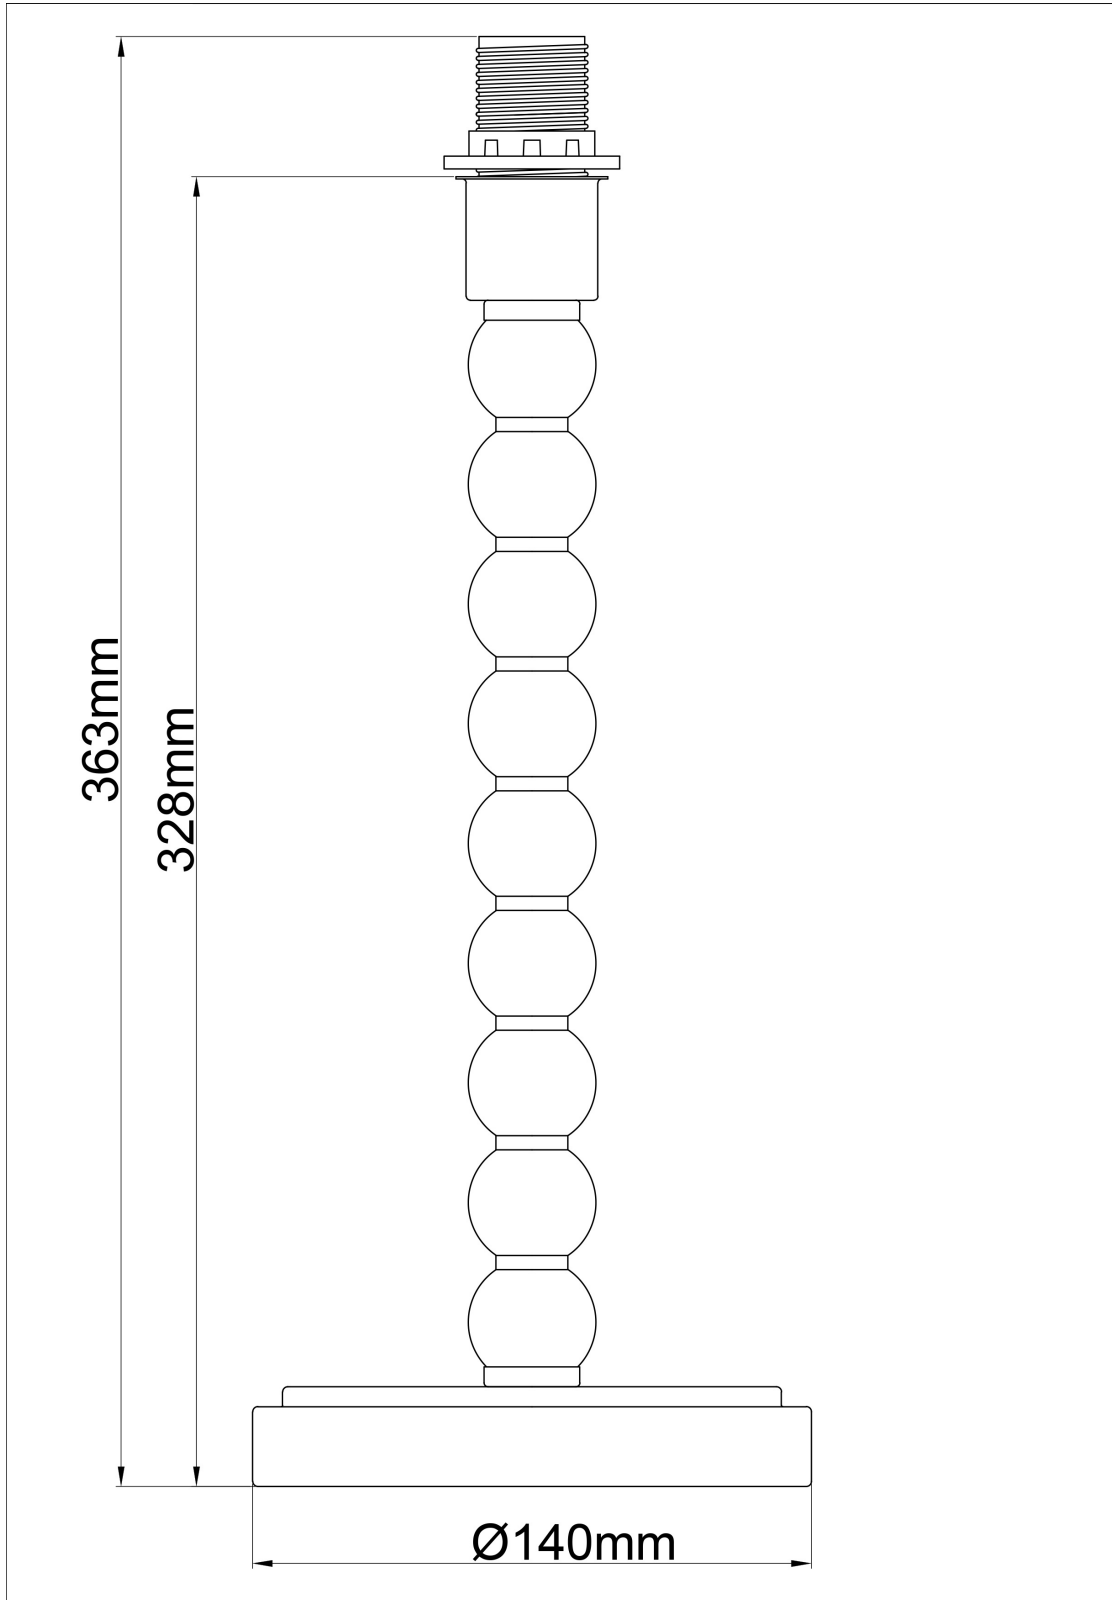

CERTIFICATION

CONTACT

www.firstchoicelighting.co.uk

info@firstchoicelighting.co.uk