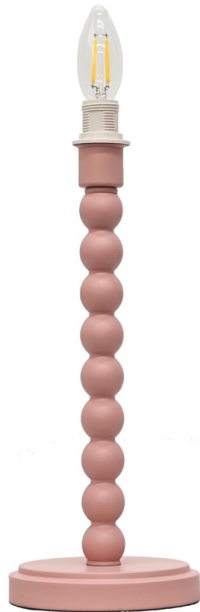

Bobbin - Blush Pink Table Lamp Base

LIGHT SOURCE DATA

- 42W Max E14 SES (required)
- Lamp direction - Indirect
- Lamp shape - Standard
- Non-dimmable
- Energy class: Not applicable

DIMENSION DATA

- Height 365mm
- Diameter 140mm
- Weight 0.99kg

SPECIFICATION

- Manufacturer warranty for 2 years from date of purchase
- Pink paint
- IP20
- In-line On/Off Switch
- Class II - Double Insulated, No Earth
- 240V
- Assembly required? No
- UKCA Marking, Energy Efficient, Energy Saving