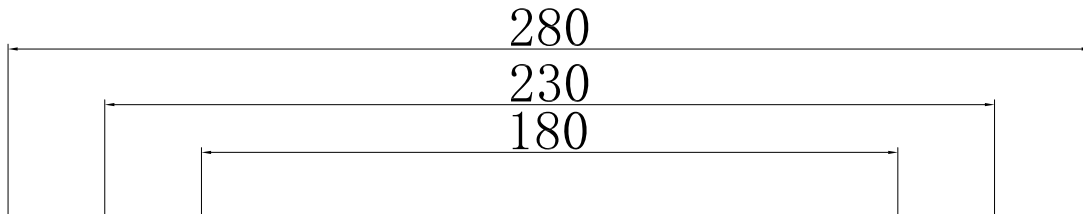

CERTIFICATION

CONTACT

www.firstchoicelighting.co.uk

info@firstchoicelighting.co.uk