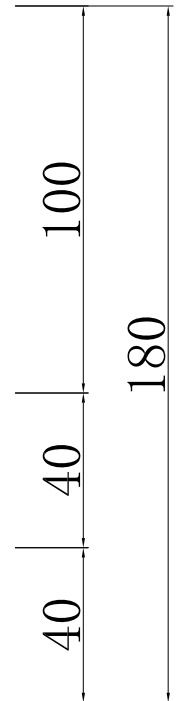

CERTIFICATION

CONTACT

www.firstchoicelighting.co.uk

info@firstchoicelighting.co.uk