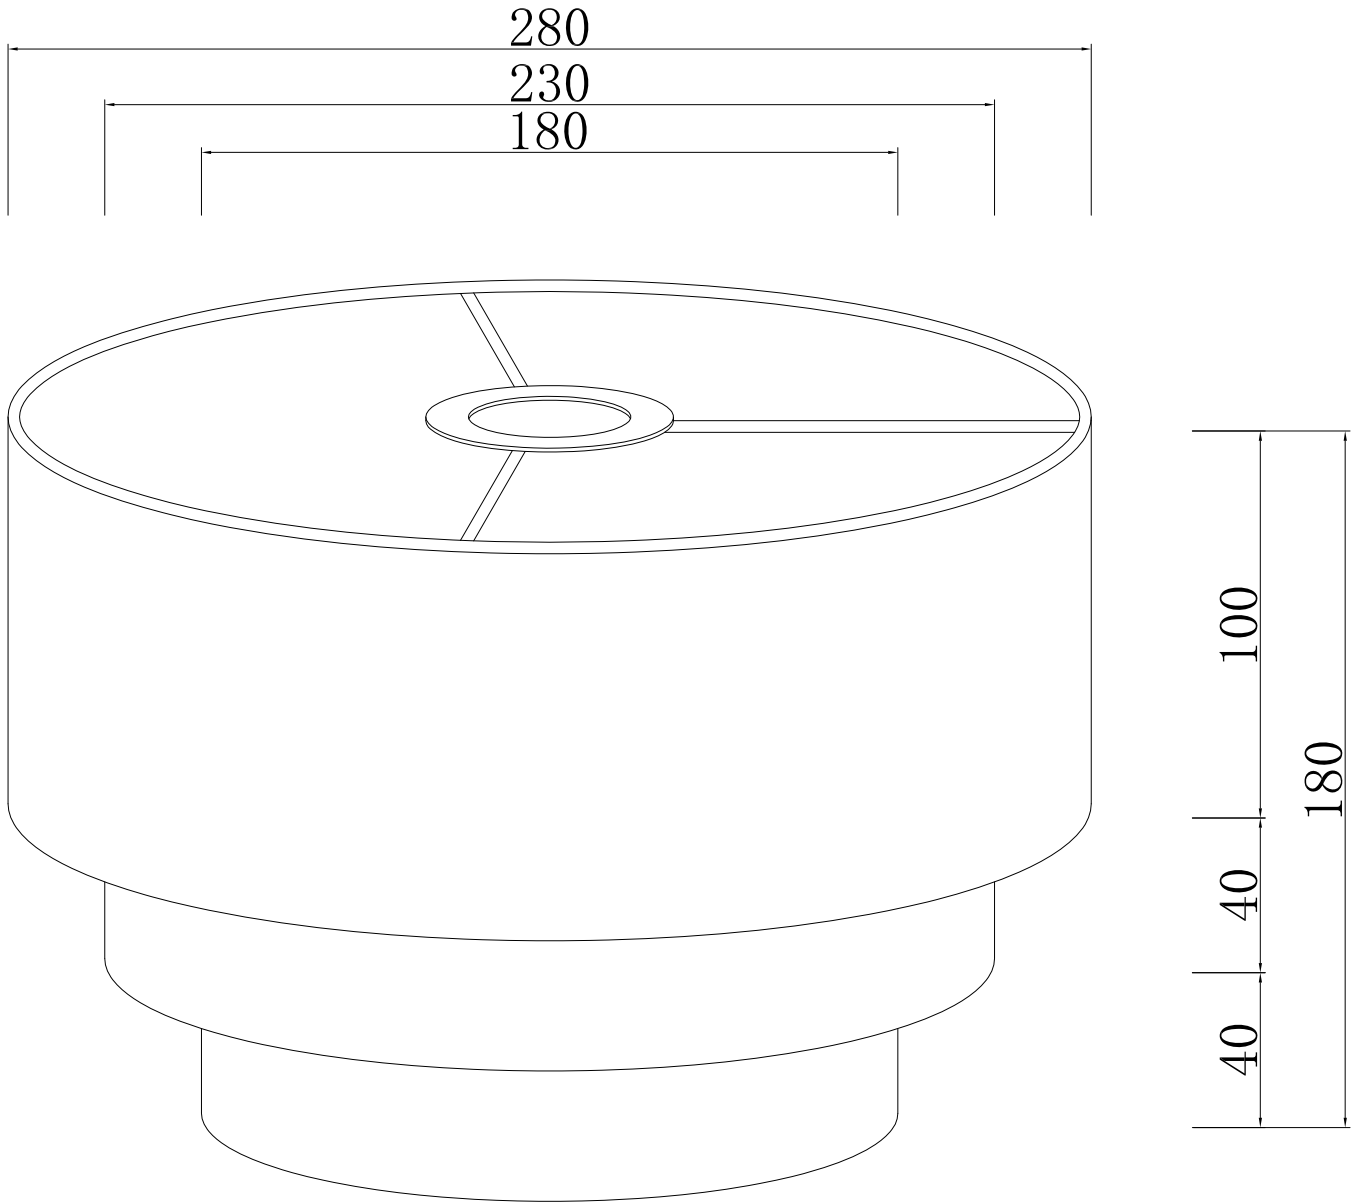

Set of 2 Gabi - Sage Green Ombre Linen 3 Tier Ceiling Light Shades

LIGHT SOURCE DATA

- 2 x 40W Max B22 BC or E27 ES (required)
- Lamp direction - Indirect
- Lamp shape - Standard
- Dimmable
- Energy class: Not applicable

DIMENSION DATA

- Height 175mm
- Diameter 280mm
- Weight 0.50kg

SPECIFICATION

- Manufacturer warranty for 2 years from date of purchase
- Sage green ombre linen
- IP20
- No
- 240V
- Assembly required? No
- UKCA Marking, Energy Efficient, Energy Saving

CERTIFICATION

CONTACT

www.firstchoicelighting.co.uk

info@firstchoicelighting.co.uk

FCL-30857X2

Set of 2 Gabi - Sage Green Ombre Linen 3 Tier Ceiling Light Shades

CERTIFICATION

CONTACT