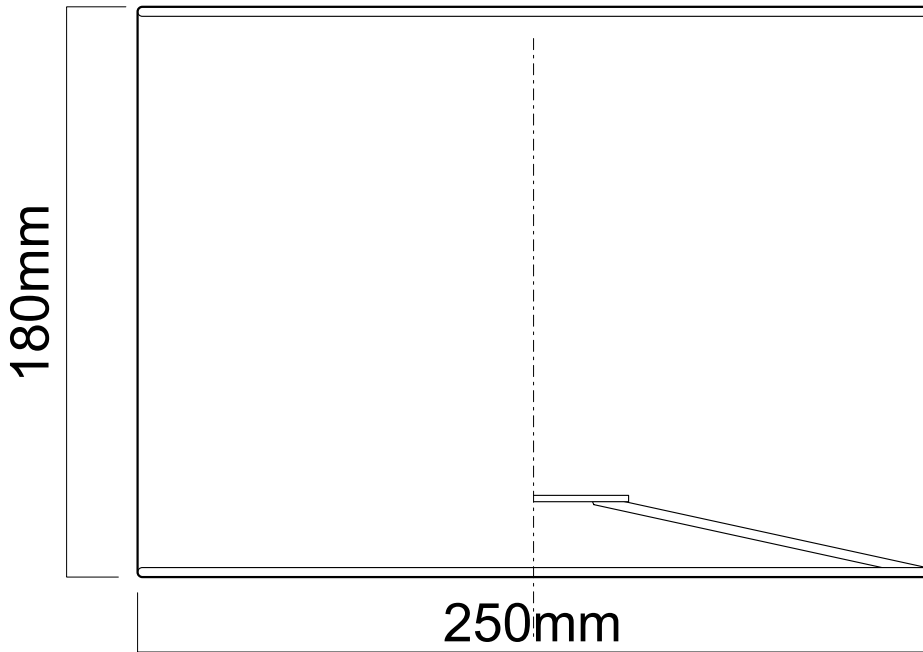

CERTIFICATION

CONTACT

www.firstchoicelighting.co.uk

info@firstchoicelighting.co.uk