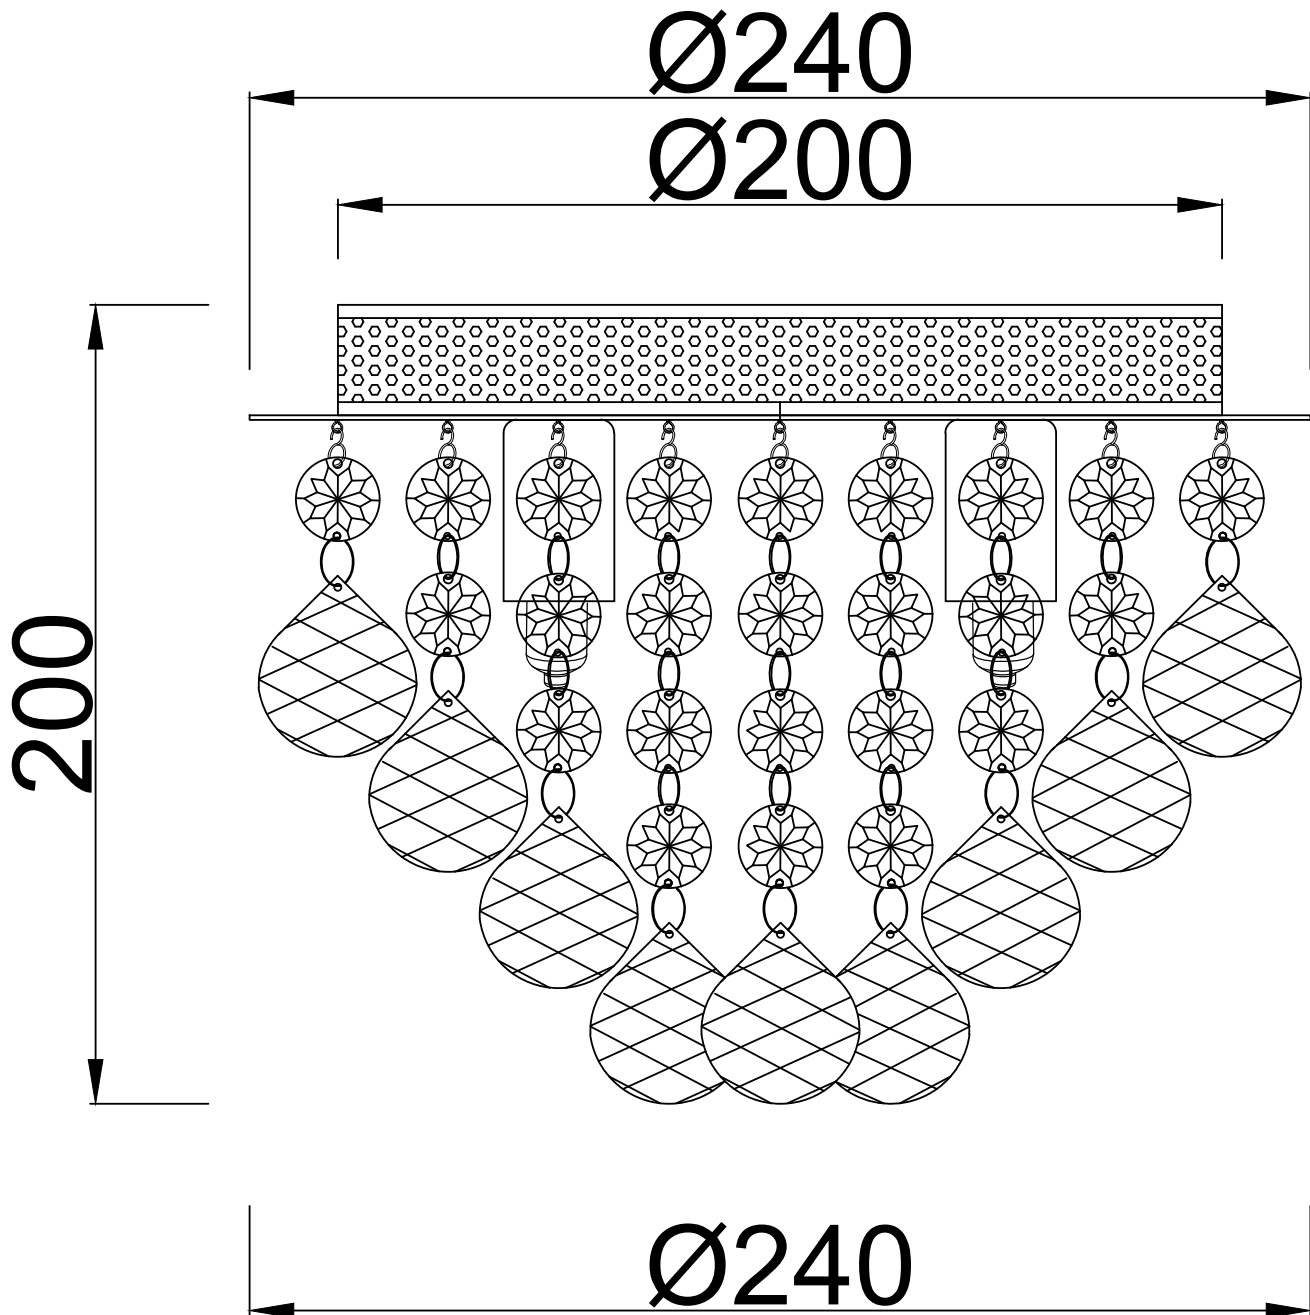

CERTIFICATION

CONTACT

www.firstchoicelighting.co.uk

info@firstchoicelighting.co.uk