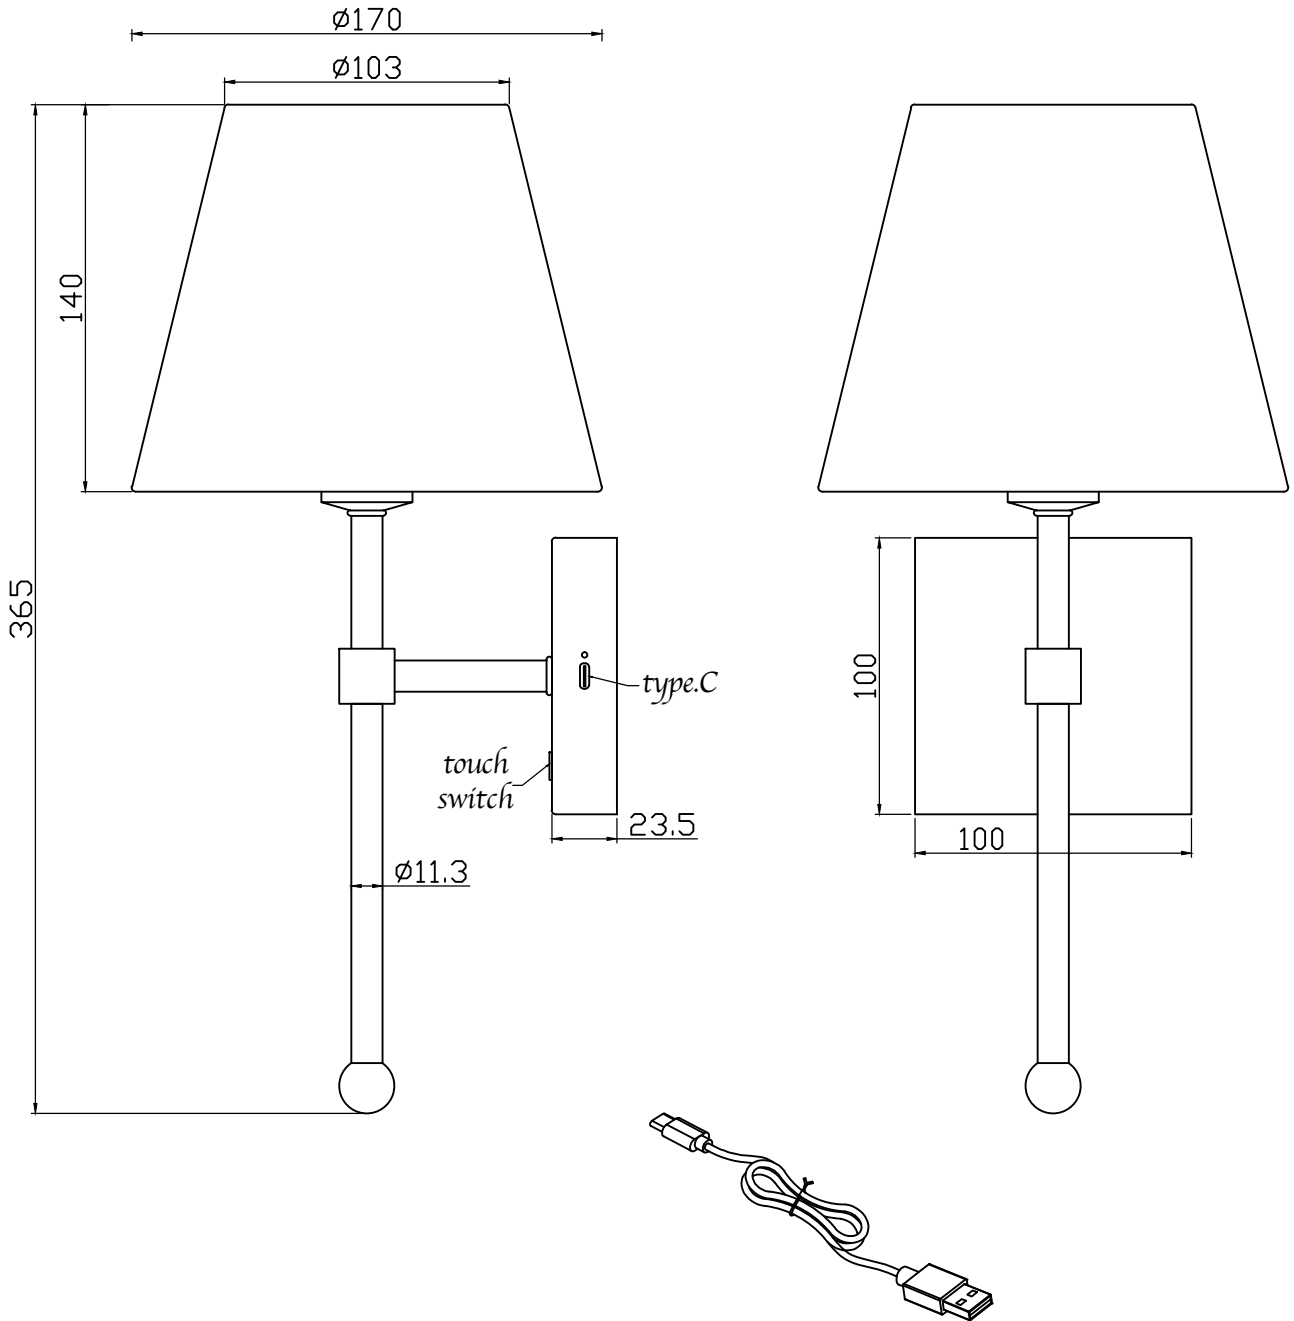

Horrace - Satin Brass Rechargeable Wall Light with Linen Shade

CERTIFICATION

CONTACT

www.firstchoicelighting.co.uk

info@firstchoicelighting.co.uk