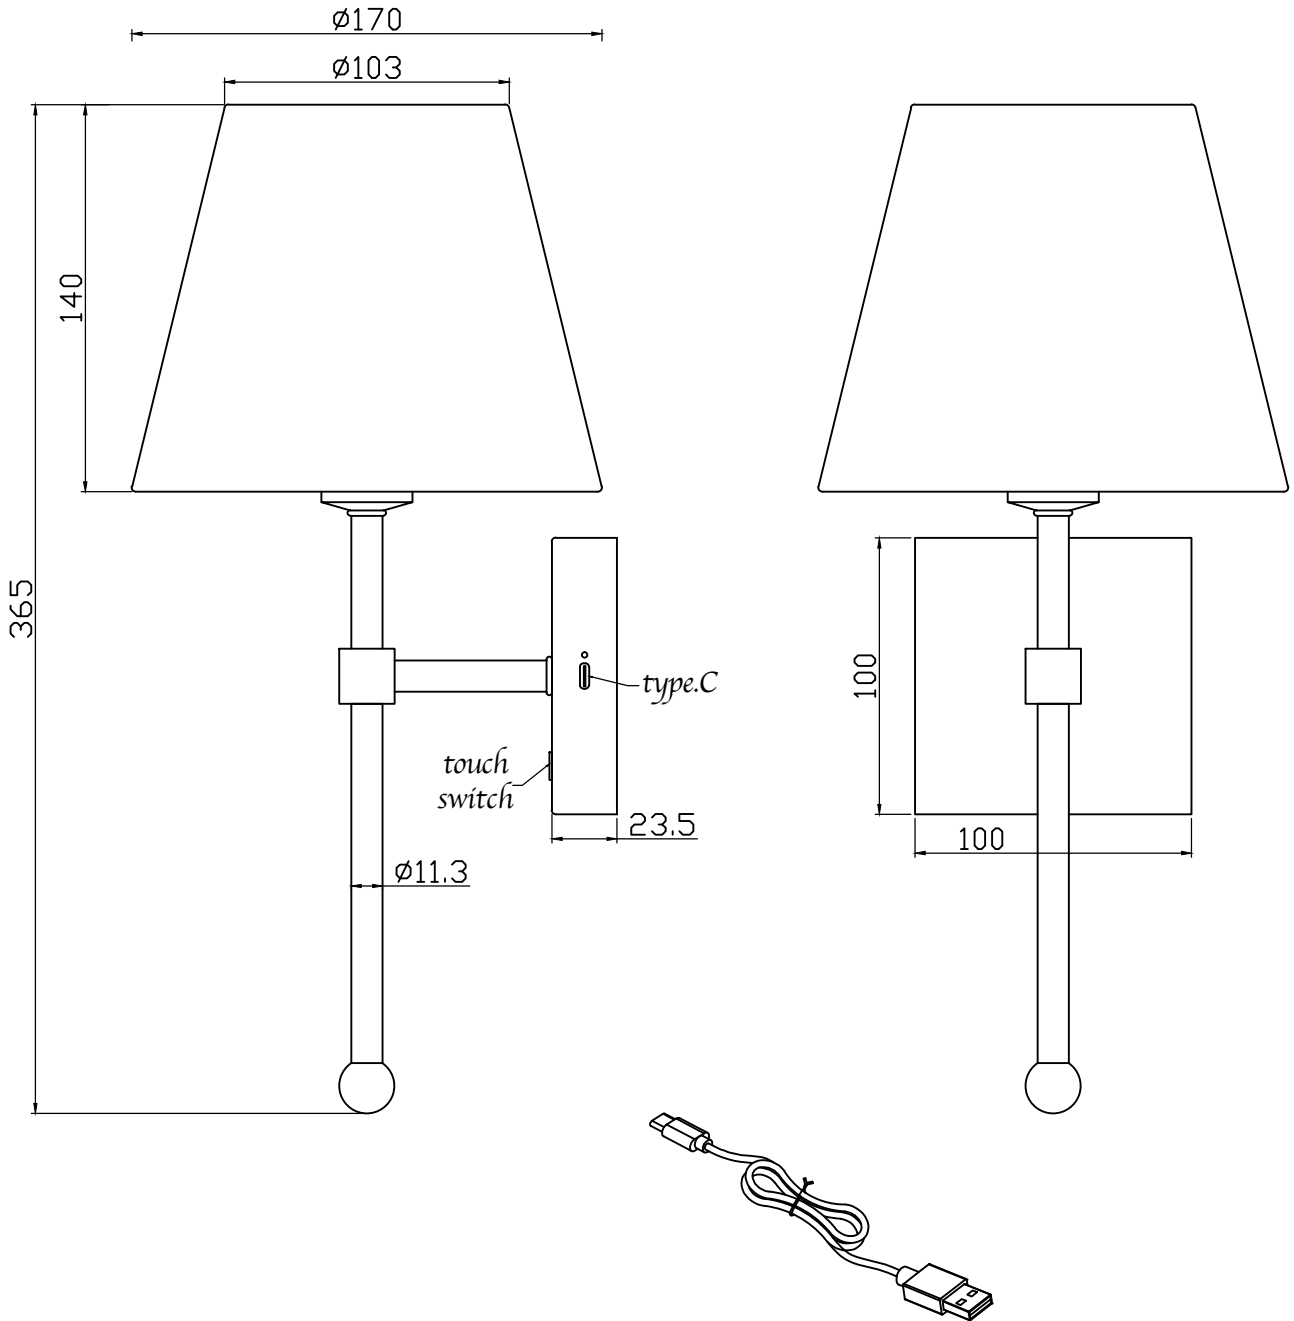

Set of 2 Horrace - Brass Rechargeable Wall Lights with Linen Shades

LIGHT SOURCE DATA

- 2 x 1.5W LED (included)
- Lamp direction - Indirect
- Lamp shape - LED
- Dimmable
- 3000K (Warm White)
- 120Lm
- 80Lm/W
- 20000 Lifettime
- Energy class: F
- 80 CRI

DIMENSION DATA

- Height 365mm
- Width 170mm
- Depth 170mm
- Weight 0.50kg

SPECIFICATION

- Manufacturer warranty for 2 years from date of purchase
- Satin brass plate and natural faux linen
- IP20
- Touch 4 Stage Dimmer Switch
- Class III - Safe Extra Low Voltage Power Source
- 3.7V (battery operated, included)
- Assembly required? Yes
- Includes USB C to USB Type A connection - Rechargeable. 3.7V DC Battery included
- UKCA Marking, Energy Efficient, Energy Saving

CERTIFICATION

CONTACT

www.firstchoicelighting.co.uk

info@firstchoicelighting.co.uk

Set of 2 Horrace - Brass Rechargeable Wall Lights with Linen Shades

CERTIFICATION

CONTACT

www.firstchoicelighting.co.uk