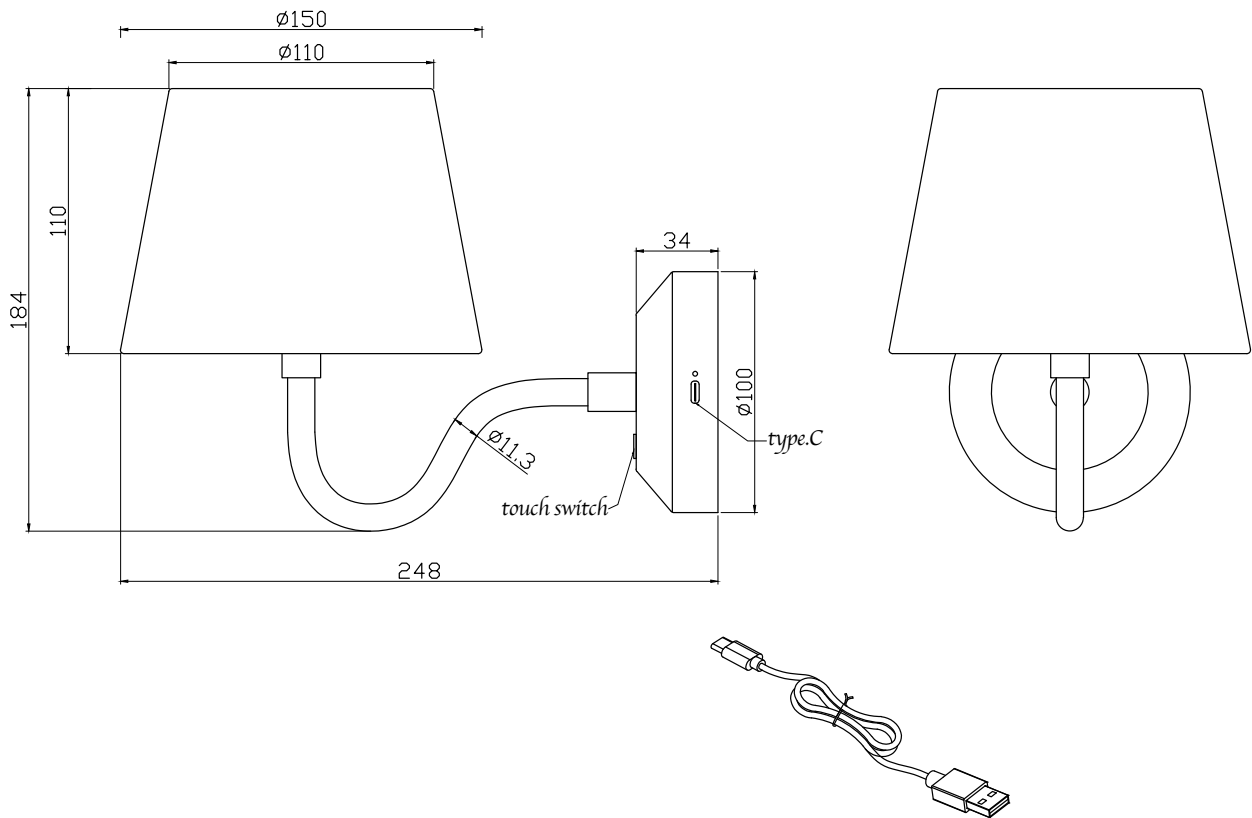

CERTIFICATION

CONTACT

www.firstchoicelighting.co.uk

info@firstchoicelighting.co.uk