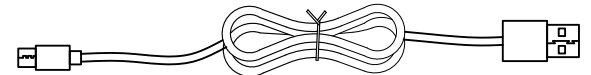

USB Cable for recharge included

4 Stage Touch Function:
ON & 25% Light
50% Light
100% Light
OFF

Hamilton rechargeable wall Light

Product Specification:

Operation Voltage 5V ~ 1A USB Type C connection.

Using the USB cable provided attach the Type C connector to the fitting, then attach the USB connector to a suitable USB port to operate this product and recharge the battery.

Charging time: 3-4 hours

Operating time: 5-6 hours

This product contains non-replacable batteries and LED lamps, if the LED lamp or battery reach the end of their life the whole product must be replaced.

This is a decoration NOT a toy, keep out of reach of children.

Warning

This product contains a Lithium-ion battery.

Remove any packaging and please retain this information for future use.

Care & use

Indoor use only. Clean only with a soft dry cloth. Never use any abrasive materials as they may damage the finish.

All measurements are approximate. Images are for illustration only. Colours may vary.

This symbol indicates that the product should not be discarded as unsorted waste but must be sent to separate collection facilities for recovery and recycling.