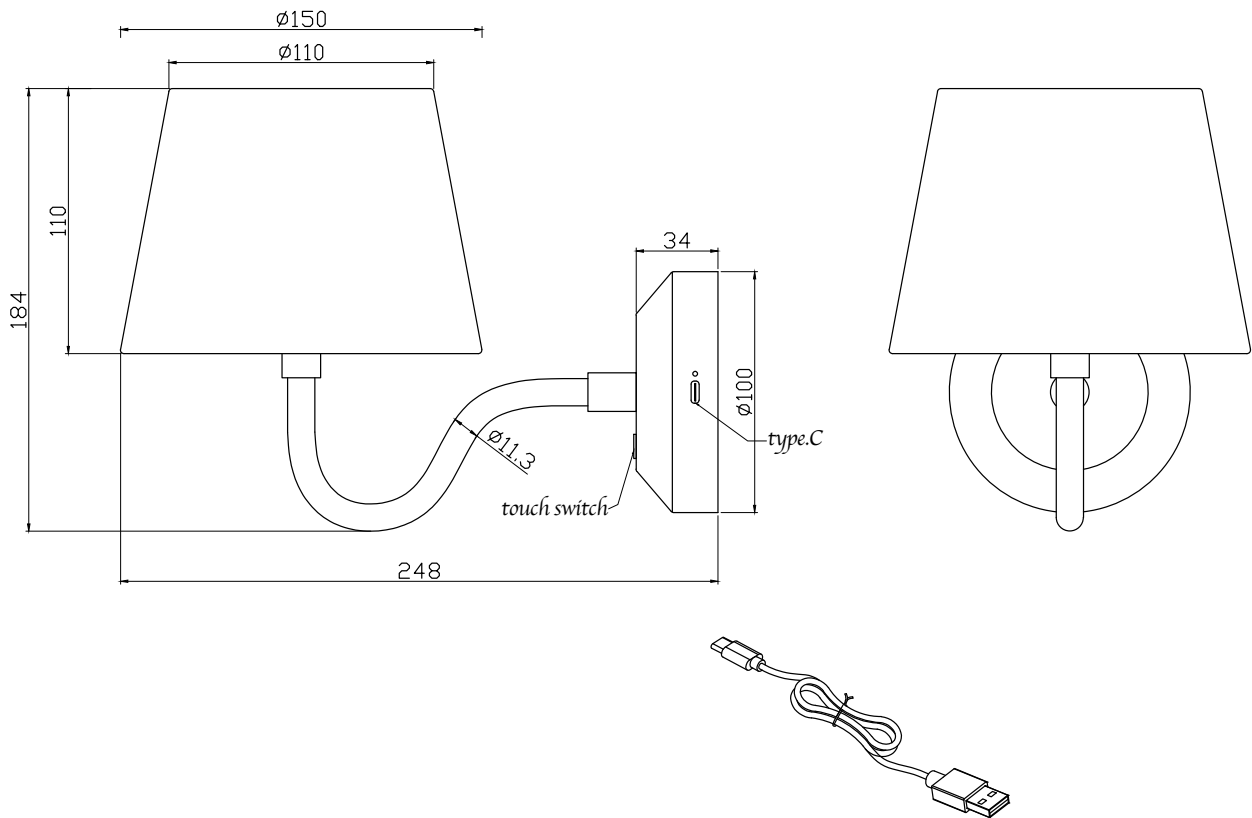

Set of 2 Hamilton - Brass Rechargeable Wall Lights with White Shades

CERTIFICATION

CONTACT

www.firstchoicelighting.co.uk

info@firstchoicelighting.co.uk