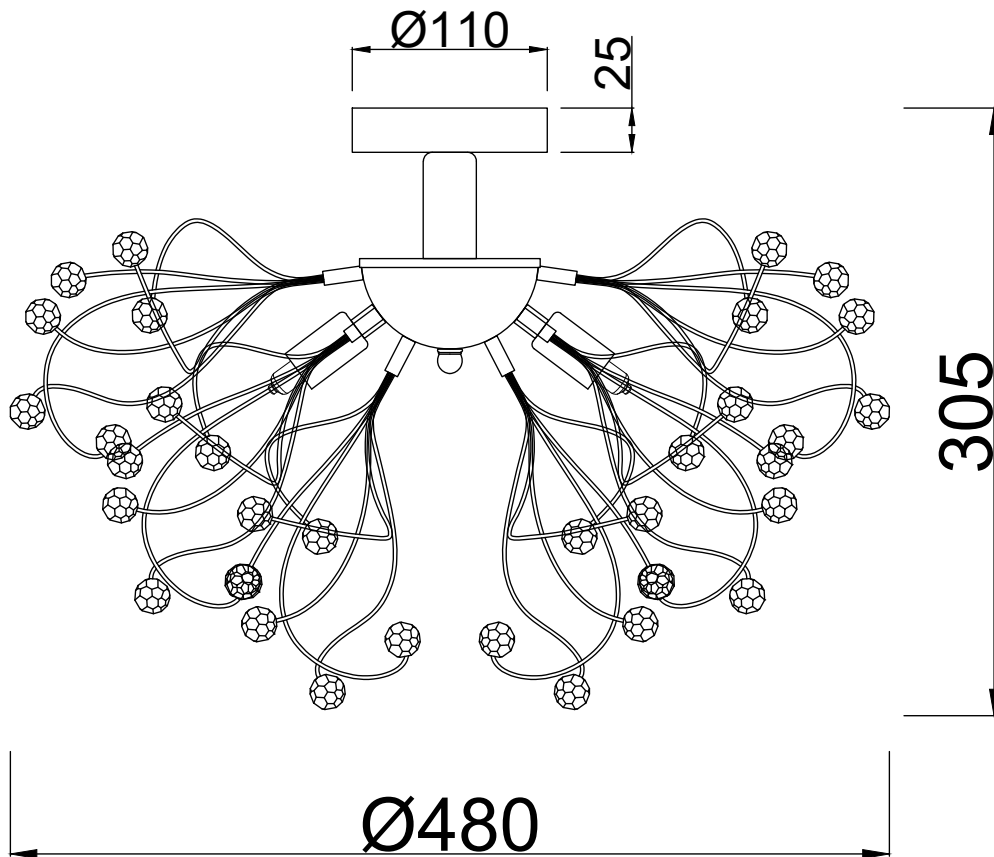

FCL-30865X2

Set of 2 Burst - Chrome with Beaded Jewels Ceiling Lights

CERTIFICATION

CONTACT

www.firstchoicelighting.co.uk

info@firstchoicelighting.co.uk

ISSUE DATE 19/01/2026

PAGE 2