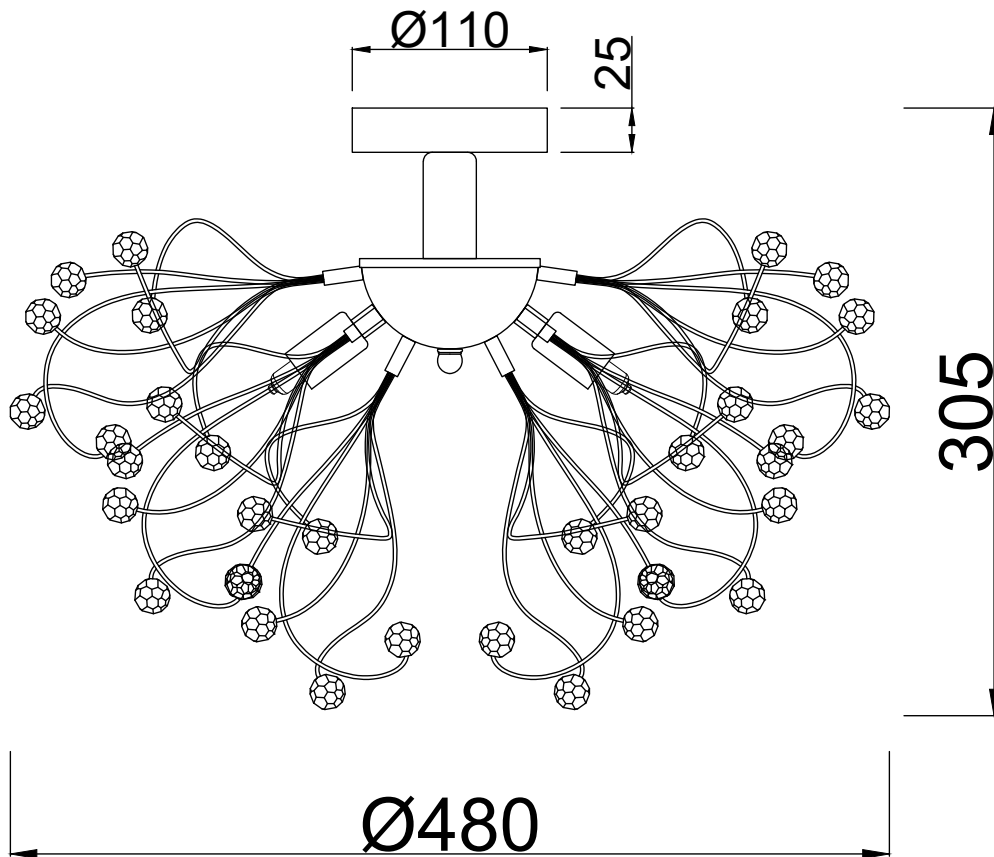

FCL-30866X2

Set of 2 Burst - Polished Brass with Beaded Jewels Ceiling Lights

CERTIFICATION

CONTACT

www.firstchoicelighting.co.uk

info@firstchoicelighting.co.uk

ISSUE DATE 19/01/2026

PAGE 2