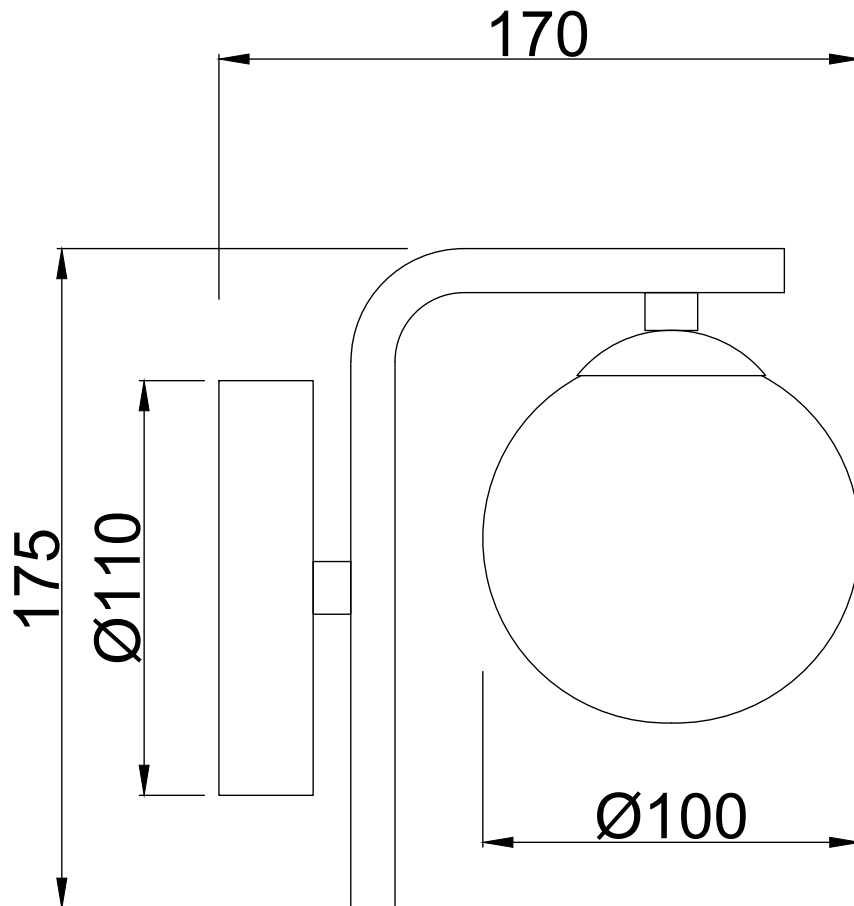

CERTIFICATION

CONTACT

www.firstchoicelighting.co.uk

info@firstchoicelighting.co.uk