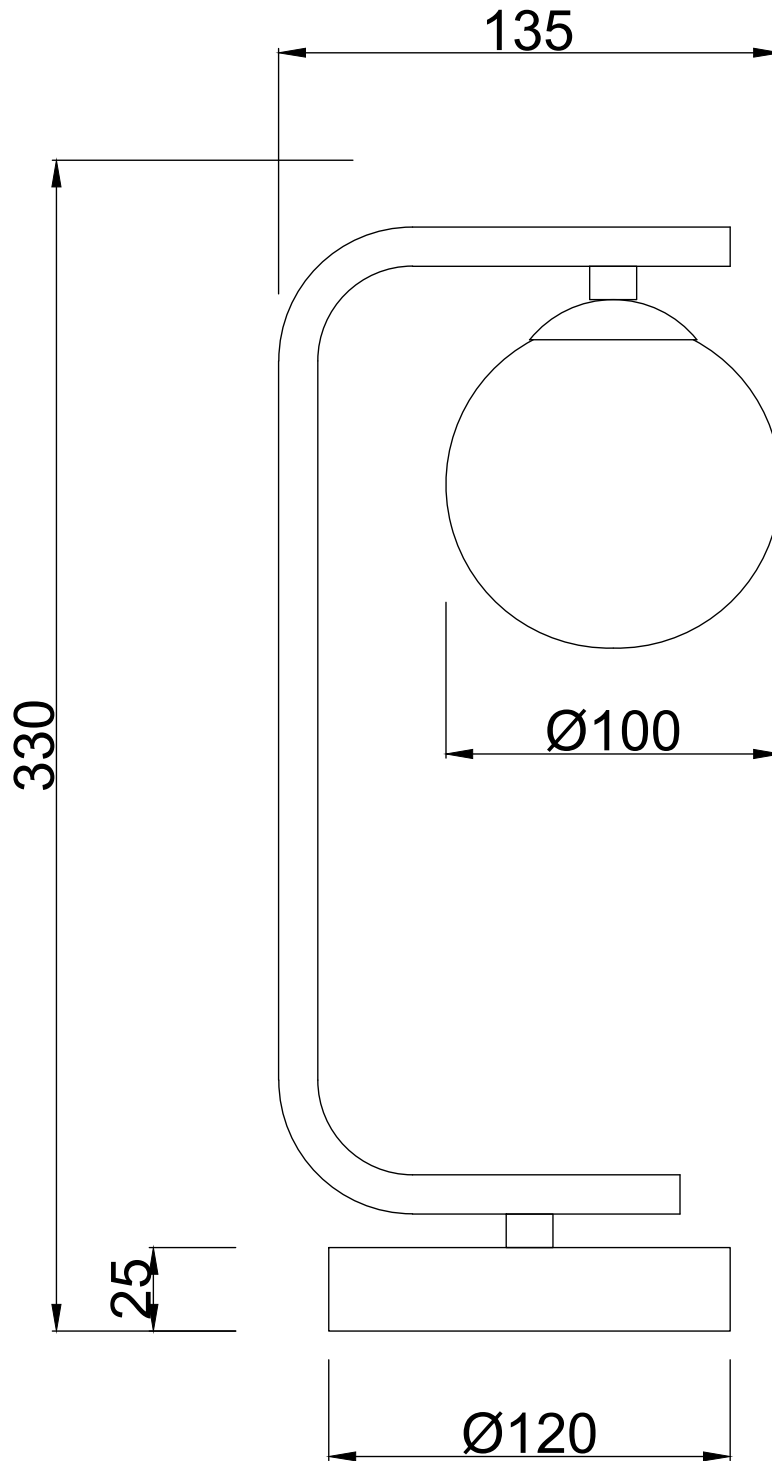

Set of 2 Grosvenor - Satin Brass Table Lights with Glass Globes

LIGHT SOURCE DATA

- 2 x 3W Max LED G9 (required)
- Lamp direction - Indirect
- Lamp shape - Capsule
- Non-dimmable
- Energy class: Not applicable

DIMENSION DATA

- Height 330mm
- Width 120mm
- Depth 135mm
- Weight 0.90kg

SPECIFICATION

- Manufacturer warranty for 2 years from date of purchase
- Satin brass plate and white glass
- IP20
- In-line On/Off Switch
- Class II - Double Insulated, No Earth
- 240V
- Assembly required? Yes
- UKCA Marking, Energy Efficient, Energy Saving

CERTIFICATION

CONTACT

www.firstchoicelighting.co.uk

info@firstchoicelighting.co.uk

FCL-30871X2

Set of 2 Grosvenor - Satin Brass Table Lights with Glass Globes

CERTIFICATION

CONTACT