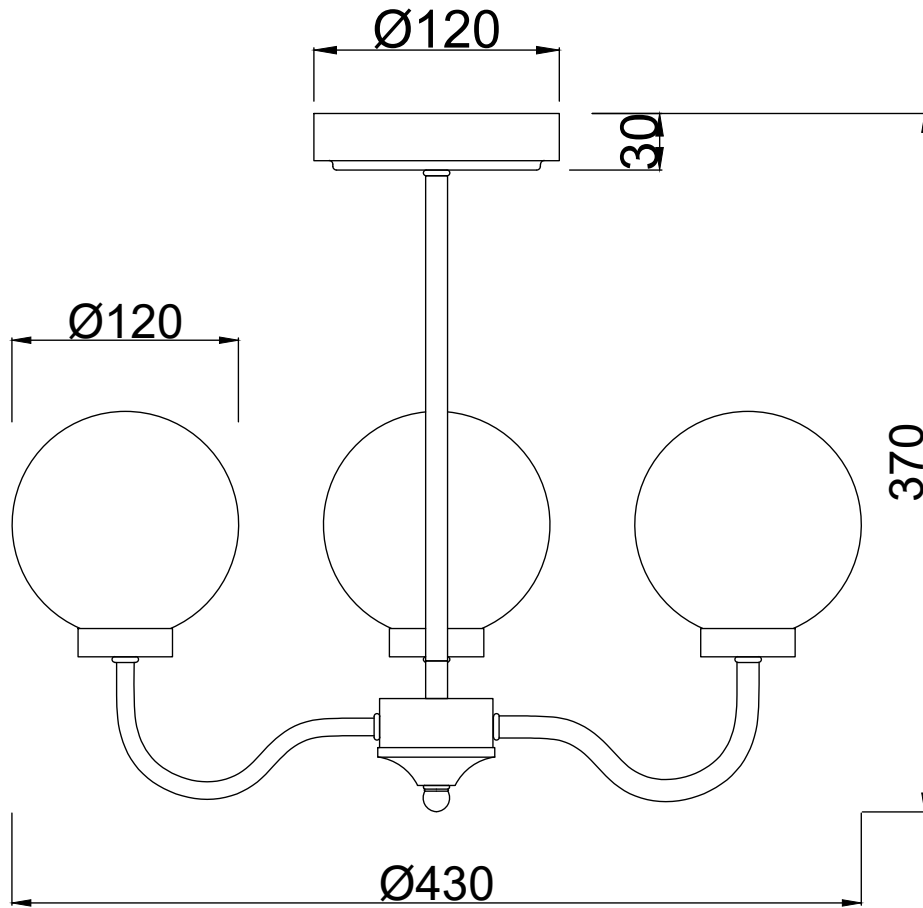

Set of 2 Totley - Antique Brass Ceiling Lights with Clear Glass Shades

LIGHT SOURCE DATA

- 2 x 3W Max LED G9 (required)
- Lamp direction - Indirect
- Lamp shape - Capsule
- Dimmable
- Energy class: Not applicable

DIMENSION DATA

- Height 370mm
- Diameter 430mm
- Weight 0.90kg

SPECIFICATION

- Manufacturer warranty for 2 years from date of purchase
- Antique brass plate and clear glass
- IP20
- No
- Class I - Single Insulated, Earthed
- 240V
- Assembly required? Yes
- UKCA Marking, Energy Efficient, Energy Saving

CERTIFICATION

CONTACT

www.firstchoicelighting.co.uk

info@firstchoicelighting.co.uk

FCL-30875X2

Set of 2 Totley - Antique Brass Ceiling Lights with Clear Glass Shades

CERTIFICATION

CONTACT